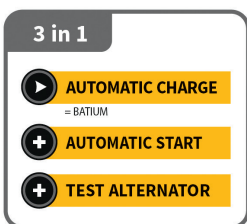

TIMER

UNIVERSAL MODE AUTO SELECTION

START STOP ALL BATTERIES

GO >1V