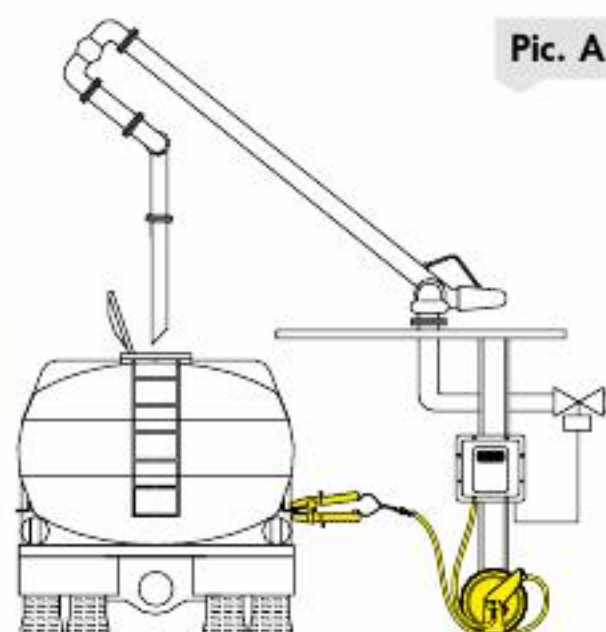

## GROUNDING CABLE REEL - Enclosed cable reel SERIES 280 - Cable reel SERIES 350

Conforms  
with standard  
Atex II 3 GD

EARTHING PLIERS  
100A

EARTHING PLIERS  
50A

ANTI-DEFLAGRATION  
EARTHING PLIERS

Pic. A

Pic. B

EXAMPLE OF OPERATION