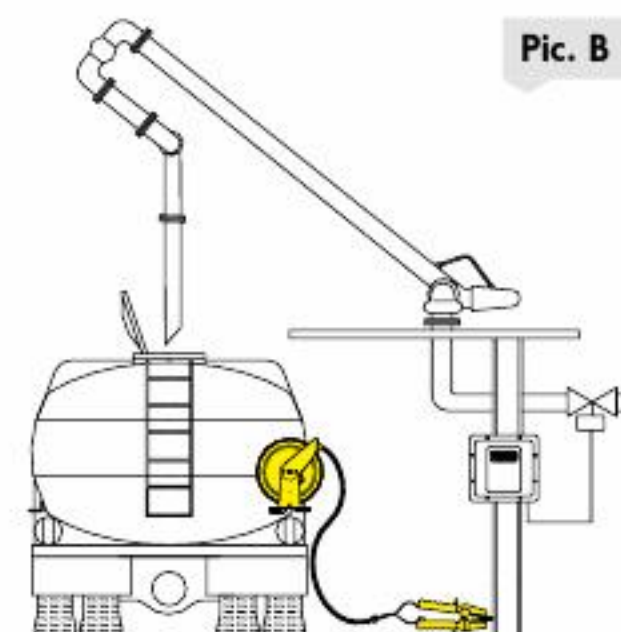

BAYONET BRACKET

SWIVELLING HOOK

PROTECTED SWITCH

## GROUNDING CABLE REEL - Enclosed cable reel SERIES 280 - Cable reel SERIES 350

Conforms  
with standard  
Atex II 3 GD

EARTHING PLIERS  
100A

EARTHING PLIERS  
50A

ANTI-DEFLAGRATION  
EARTHING PLIERS

Pic. A

Pic. B

EXAMPLE OF OPERATION