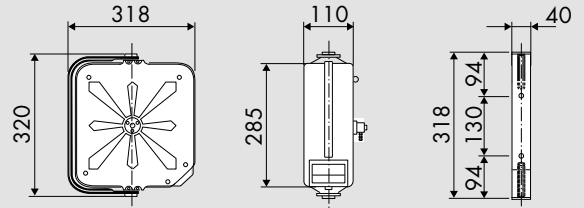

Overall dimensions (mm)

SWIVELLING WALL SUPPORT WITH BAYONET HOOKING

Series	1-m ³	Kg*
260	0,025	6,5 (with hose)

* Packing is included in the weight

SWIVELLING SIMPLE WALL SUPPORT

Series	1-m ³	Kg*
260	0,025	6 (with hose)

* Packing is included in the weight

Hose reel installation

Wall mounting

SERIES 260 PORTABLE

Using the wall support it is easy to mark the right positions for the screws anchor.

SERIES 260

The practical template, supplied with this series of reels, allows to mark the right positions for the screws anchors.