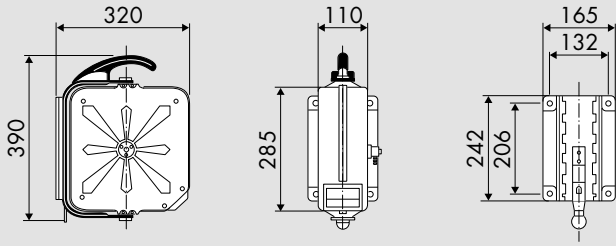

Overall dimensions (mm)

SWIVELLING WALL SUPPORT WITH BAYONET HOOKING

Series	1-m ³	Kg*
260	0,025	6,5 (with hose)

* Packing is included in the weight

SWIVELLING SIMPLE WALL SUPPORT

Series	1-m ³	Kg*
260	0,025	6 (with hose)

* Packing is included in the weight

Hose reel installation

Wall mounting

SERIES 260 PORTABLE

Using the wall support it is easy to mark the right positions for the screws anchor.

SERIES 260

The practical template, supplied with this series of reels, allows to mark the right positions for the screws anchors.