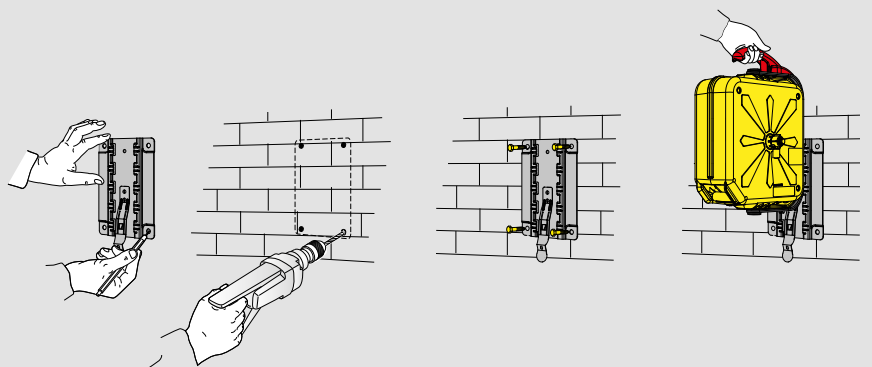

Overall dimensions (mm)

SWIVELLING WALL SUPPORT WITH BAYONET HOOKING

Series	1-m ³	Kg*
260	0,025	6,5 (with hose)

* Packing is included in the weight

SWIVELLING SIMPLE WALL SUPPORT

Series	1-m ³	Kg*
260	0,025	6 (with hose)

* Packing is included in the weight

Hose reel installation

Wall mounting

SERIES 260 PORTABLE

Using the wall support it is easy to mark the right positions for the screws anchor.

SERIES 260

The practical template, supplied with this series of reels, allows to mark the right positions for the screws anchors.