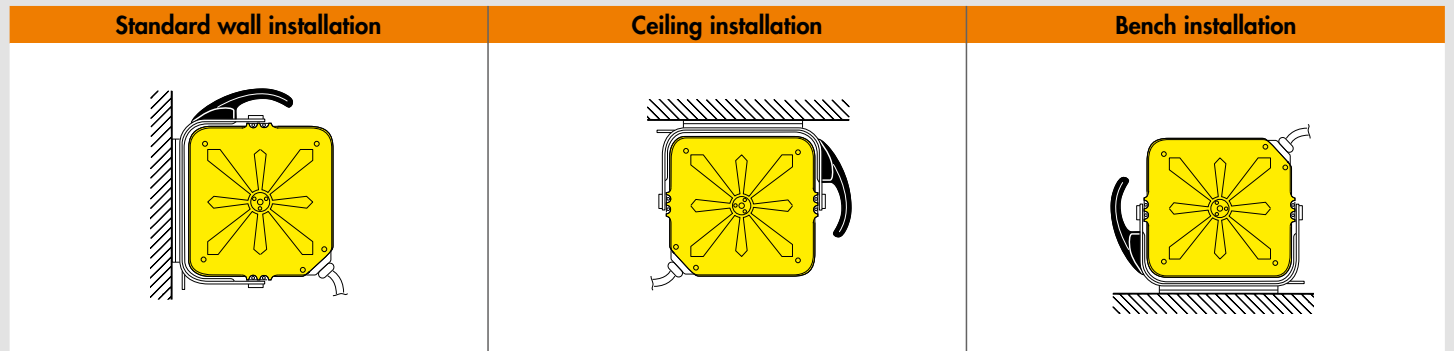

Overall dimensions (mm)

SWIVELLING WALL SUPPORT WITH BAYONET HOOKING

Series	1-m ³	Kg*
260	0,025	6,5 (with hose)

* Packing is included in the weight

SWIVELLING SIMPLE WALL SUPPORT

Series	1-m ³	Kg*
260	0,025	6 (with hose)

* Packing is included in the weight

Hose reel installation

Wall mounting

SERIES 260 PORTABLE

Using the wall support it is easy to mark the right positions for the screws anchor.

SERIES 260

The practical template, supplied with this series of reels, allows to mark the right positions for the screws anchors.