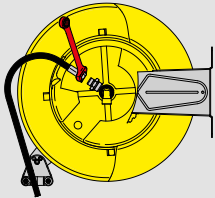

Hose reel capacity

Hose external diameter	Hose reel series			
	270	300	350	430
ø 12 mm	length max. 16 m	length max. 18 m	length max. 22 m	-
ø 14 mm	length max. 14 m	length max. 16 m	length max. 20 m	-
ø 15 mm	length max. 12 m	length max. 14 m	length max. 18 m	-
ø 16 mm	length max. 10 m	length max. 12 m	length max. 18 m	-
ø 17 mm	-	length max. 12 m	length max. 17 m	length max. 21 m
ø 19 mm	-	-	-	length max. 15 m

Hose reel outlet hose connection

Series	Inlet	Outlet
270	F 3/8" - F 1/2"	F 3/8" - F 1/2"
300	F 3/8" - F 1/2"	F 3/8" - F 1/2"
350	F 3/8" - F 1/2"	F 3/8" - F 1/2"

For hoses up to 1/2"		
Series	Inlet	Outlet
430	F 1/2"	F 1/2"

Universal hose stop

The universal hose stop is just mounted in all models with hose. The models without hose come, together with the hose stop, with some adaptors for hoses of different sizes.

Fluid - Pressure	270 ø (mm)	300 ø (mm)	350 ø (mm)	430 ø (mm)
Air, Water 70°C 20 bar	12-14-16	12-14-16	12-14-16	12-17-19