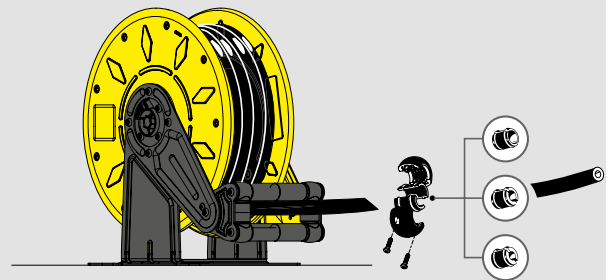

Hose reel capacity

Hose external diameter	Hose reel series			
	270	300	350	430
ø 12 mm	length max. 16 m	length max. 18 m	length max. 22 m	-
ø 14 mm	length max. 14 m	length max. 16 m	length max. 20 m	-
ø 15 mm	length max. 12 m	length max. 14 m	length max. 18 m	-
ø 16 mm	length max. 10 m	length max. 12 m	length max. 18 m	-
ø 17 mm	-	length max. 12 m	length max. 17 m	length max. 21 m
ø 19 mm	-	-	-	length max. 15 m

Hose reel outlet hose connection

Series	Inlet	Outlet
270	F 3/8" - F 1/2"	F 3/8" - F 1/2"
300	F 3/8" - F 1/2"	F 3/8" - F 1/2"
350	F 3/8" - F 1/2"	F 3/8" - F 1/2"

For hoses up to 1/2"		
Series	Inlet	Outlet
430	F 1/2"	F 1/2"

Universal hose stop

The universal hose stop is just mounted in all models with hose. The models without hose come, together with the hose stop, with some adaptors for hoses of different sizes.

Fluid - Pressure	270 ø (mm)	300 ø (mm)	350 ø (mm)	430 ø (mm)
Air, Water 70°C 20 bar	12-14-16	12-14-16	12-14-16	12-17-19