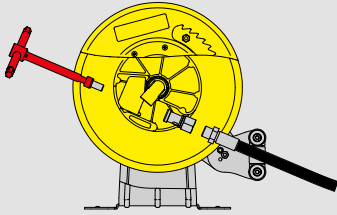

Hose reel capacity

Hose external diameter	Hose reel series			
	270	300	350	430
ø 12 mm	length max. 16 m	length max. 18 m	length max. 22 m	-
ø 14 mm	length max. 14 m	length max. 16 m	length max. 20 m	-
ø 15 mm	length max. 12 m	length max. 14 m	length max. 18 m	-
ø 16 mm	length max. 10 m	length max. 12 m	length max. 18 m	-
ø 17 mm	-	length max. 12 m	length max. 17 m	length max. 21 m
ø 19 mm	-	-	-	length max. 15 m

Hose reel outlet hose connection

Series	Inlet	Outlet
270	F 3/8" - F 1/2"	F 3/8" - F 1/2"
300	F 3/8" - F 1/2"	F 3/8" - F 1/2"
350	F 3/8" - F 1/2"	F 3/8" - F 1/2"

For hoses up to 1/2"		
Series	Inlet	Outlet
430	F 1/2"	F 1/2"

Universal hose stop

The universal hose stop is just mounted in all models with hose. The models without hose come, together with the hose stop, with some adaptors for hoses of different sizes.

Fluid - Pressure	270 ø (mm)	300 ø (mm)	350 ø (mm)	430 ø (mm)
Air, Water 70°C 20 bar	12-14-16	12-14-16	12-14-16	12-17-19