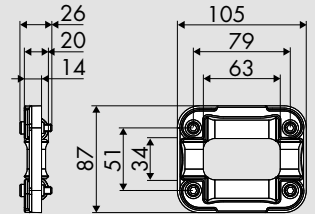

P/N 260/05

Hose guide with 4 opposed rollers for application of service columns in technopolymer.

P/N 430/08

Latch mechanism protective cover rack or swivel joint side hose reels Series 430.

P/N 900

Modular drip-tray for hose reel: Equipped with gun hook and removable tray. Indispensable, applied under any hose-reel for holding the gun, and for keeping the wall and place clean and safe.

P/N 260/01

Bayonet bracket for hose reel Series 260.