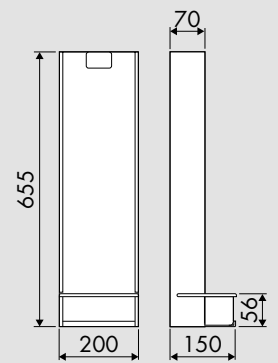

P/N 260/05

Hose guide with 4 opposed rollers for application of service columns in technopolymer.

P/N 430/08

Latch mechanism protective cover rack or swivel joint side hose reels Series 430.

P/N 900

Modular drip-tray for hose reel: Equipped with gun hook and removable tray. Indispensable, applied under any hose-reel for holding the gun, and for keeping the wall and place clean and safe.

P/N 260/01

Bayonet bracket for hose reel Series 260.