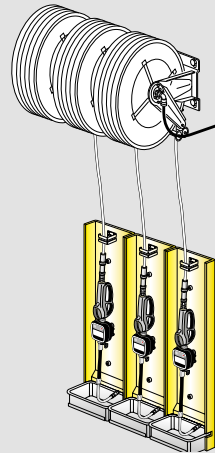

P/N 260/05

Hose guide with 4 opposed rollers for application of service columns in technopolymer.

P/N 430/08

Latch mechanism protective cover rack or swivel joint side hose reels Series 430.

P/N 900

Modular drip-tray for hose reel: Equipped with gun hook and removable tray. Indispensable, applied under any hose-reel for holding the gun, and for keeping the wall and place clean and safe.

P/N 260/01

Bayonet bracket for hose reel Series 260.