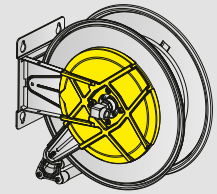

P/N 260/05

Hose guide with 4 opposed rollers for application of service columns in technopolymer.

P/N 430/08

Latch mechanism protective cover rack or swivel joint side hose reels Series 430.

P/N 900

Modular drip-tray for hose reel: Equipped with gun hook and removable tray. Indispensable, applied under any hose-reel for holding the gun, and for keeping the wall and place clean and safe.

P/N 260/01

Bayonet bracket for hose reel Series 260.