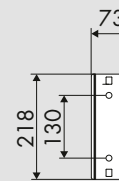

## P/N 430/05

Painted steel swivelling bracket in steel suitable for hose reels Series 270 - 300 - 350 - 430.

P/N	A	B	C	D	E
430/05	162	208	118	165	94