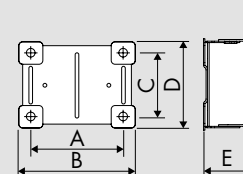

## P/N 430/05

Painted steel swivelling bracket in steel suitable for hose reels Series 270 - 300 - 350 - 430.

P/N	A	B	C	D	E
430/05	162	208	118	165	94