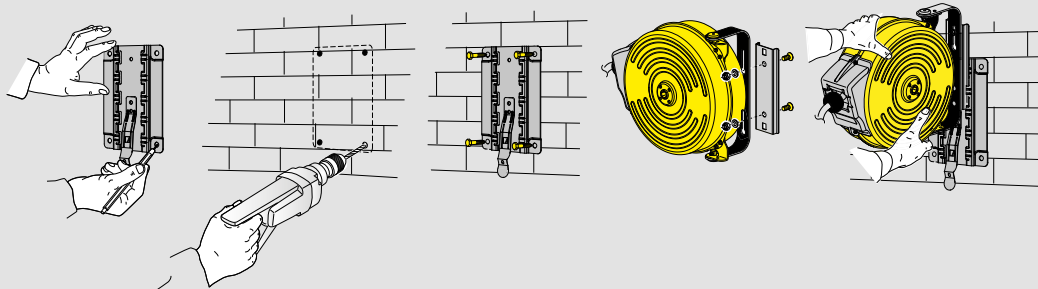

## P/N 260/02

Wall support for bayonet hooking for Series 250 - 300 enclosed.