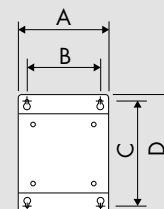

P/N	A	B	C	D
430/01	186	152	264	294