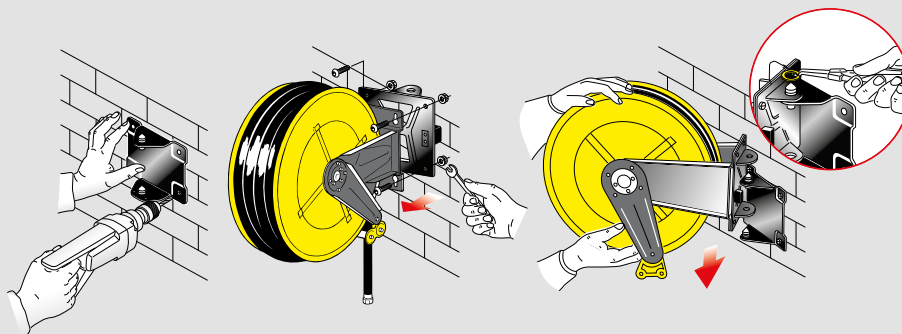

## P/N 260/02

Wall support for bayonet hooking for Series 250 - 300 enclosed.

## P/N 430/05

Painted steel swivelling bracket in steel suitable for hose reels Series 270 - 300 - 350 - 430.

P/N	A	B	C	D	E
430/05	162	208	118	165	94