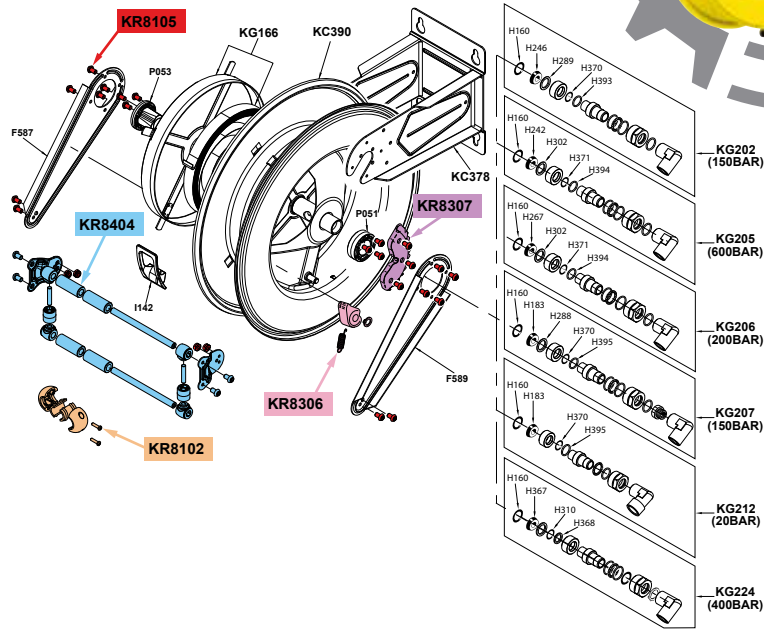

P/N 430/10 Mod. 430-20 bar
P/N 430/20 Mod. 430-100 bar
P/N 430/30 Mod. 430-200 bar

P/N 430/35 Mod. 430-400 bar
P/N 430/40 Mod. 430-150 bar
P/N 430/50 Mod. 430-600 bar

5. 430 industriale verniciata - 5. 430 industrial painted

Exploded view

Spare parts guide

GUIDA RICAMBI - SPARE PARTS GUIDE

KIT RICAMBI

SPARE PARTS KITS

CODICE CODE	DESCRIZIONE DESCRIPTION	Q.TÀ Q.TY
KR8102	TAMPONE FERMATUBO HOSE STOP	1
KR8105	SET VITI AVVOLGITUBO HOSE REEL SCREWS KIT	1
KR8306	DENTE DI ARRESTO DETENT	1
KR8307	KIT CREMAGLIERA BACK KIT	1
KR8404	KIT PORTA RULLI AVVOLGITUBO ROLLERS HOLDING KIT FOR HOSE REEL	1

ELENCO RICAMBI FORNIBILI SINGOLARMENTE

CODICE CODE	DESCRIZIONE DESCRIPTION	Q.TÀ Q.TY
F587	BRACCIO ORIENTABILE ADJUSTABLE ARM	1
F589	BRACCIO ORIENTABILE ADJUSTABLE ARM	1
I142	INSERTO FORO USCITA TUBO HOSE OUTLET PROTECTION	1
KC378	SUPPORTO AVVOLGITUBO HOSE REEL SUPPORT	1
KC390	TAMBURO AVVOLGITUBO HOSE REEL DRUM	1
KG166	CARTER MOLLA COVER SPRING GROUP	1
KG202	SNODO AVVOLGITUBO HOSE REEL JOINT	1
KG205	SNODO AVVOLGITUBO HOSE REEL JOINT	1
KG206	SNODO AVVOLGITUBO HOSE REEL JOINT	1
KG207	SNODO AVVOLGITUBO HOSE REEL JOINT	1
KG212	SNODO AVVOLGITUBO HOSE REEL JOINT	1
KG224	SNODO AVVOLGITUBO HOSE REEL JOINT	1
P051	BOCCOLA LATO CREMAGLIERA RACK SIDE BUSH	1
P053	BOCCOLA LATO MOLLA SPRING SIDE BUSH	1

ELENCO GUARNIZIONI SNODI JOINTS GASKETS LIST

CODICE CODE	DESCRIZIONE DESCRIPTION	Q.TÀ Q.TY
H160	O-RING 2093	1
H183	GUARNIZIONE GASKET	1
H242	GUARNIZIONE GASKET	1
H246	GUARNIZIONE GASKET	1
H267	GUARNIZIONE "VITON" 90SH GASKET "VITON" 90SH	1
H288	RONDELLA IN "PIFE" WASHER "PIFE"	1
H289	RONDELLA IN "PIFE" WASHER "PIFE"	1
H302	RONDELLA IN "PIFE" WASHER "PIFE"	1
H310	O-RING 112 "VITON"	1
H367	GUARNIZIONE GASKET	1
H368	RONDELLA IN "PIFE" WASHER "PIFE"	1
H370	O-RING 2042 "VITON"	1
H371	O-RING 2037 "VITON"	1
H393	RONDELLA IN "PIFE" WASHER "PIFE"	1
H394	RONDELLA IN "PIFE" WASHER "PIFE"	1
H395	RONDELLA IN "PIFE" WASHER "PIFE"	1

First list:

KR=spare parts kit

Second list:

spare parts with a proper code that it is possible to order separately

Third list:

joints gaskets list on the exploded view