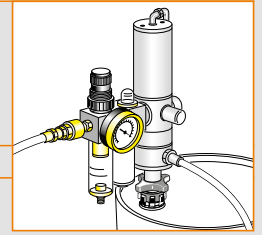

### P/N OE37812 \*

Pressure regulator equipped with:  
 ▶ condensate discharge filter ▶ air lubricator  
 ▶ pressure gauge ▶ connections F 1/4"G x F 1/4"G

### P/N OE37821 \*

Pressure regulator equipped with:  
 ▶ condensate discharge filter ▶ air lubricator  
 ▶ pressure gauge ▶ connections F 3/8"G x F 3/8"G

### P/N OE37817 \*

Pressure regulator equipped with:  
 ▶ condensate discharge filter 1/2"G ▶ air lubricator  
 ▶ pressure gauge ▶ connections F 1/2"G x F 1/2"G

### P/N OE37803

Air flow regulator equipped with:  
 ▶ connection M 1/4"G