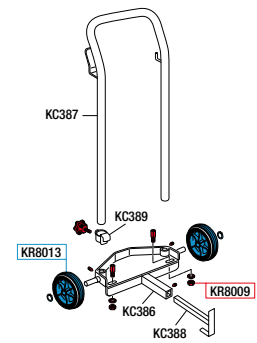

MODULAR TROLLEYS

P/N OE80035

Trolley for drums 20 - 60 Kg

► with 2 wheels

No.1 packing m³ 0,010 kg 5

OVERALL DIMENSIONS P:440 H:995 L:395 mm

P/N OE80040

Trolley with double handle for drums 20 - 60 Kg

► with 2 wheels

No.1 packing m³ 0,010 kg 6

OVERALL DIMENSIONS P:430 H:990 L:475 mm

P/N OE80050

Trolley for drums 20 - 60 Kg

► with 4 wheels: 2 fixed wheels and 2 castors

No.1 packing m³ 0,020 kg 9,2

OVERALL DIMENSIONS P:460 H:990 L:500 mm

P/N OE80200

Light trolley for drums 180 - 220 Kg

► with 4 wheels: 2 fixed wheels and 2 castors

No.1 packing m³ 0,060 kg 21,9

OVERALL DIMENSIONS P:670 H:870 L:770 mm