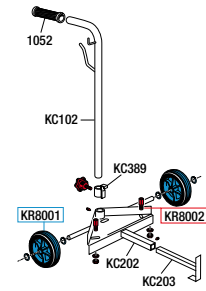

MODULAR TROLLEYS

P/N OE80035

Trolley for drums 20 - 60 Kg

► with 2 wheels

No.1 packing m³ 0,010 kg 5

OVERALL DIMENSIONS P:440 H:995 L:395 mm

P/N OE80040

Trolley with double handle for drums 20 - 60 Kg

► with 2 wheels

No.1 packing m³ 0,010 kg 6

OVERALL DIMENSIONS P:430 H:990 L:475 mm

P/N OE80050

Trolley for drums 20 - 60 Kg

► with 4 wheels: 2 fixed wheels and 2 castors

No.1 packing m³ 0,020 kg 9,2

OVERALL DIMENSIONS P:460 H:990 L:500 mm

P/N OE80200

Light trolley for drums 180 - 220 Kg

► with 4 wheels: 2 fixed wheels and 2 castors

No.1 packing m³ 0,060 kg 21,9

OVERALL DIMENSIONS P:670 H:870 L:770 mm