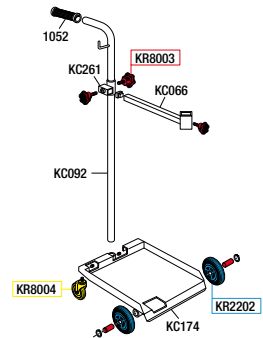

MODULAR TROLLEYS

P/N OE80035

Trolley for drums 20 - 60 Kg

► with 2 wheels

No.1 packing m³ 0,010 kg 5

OVERALL DIMENSIONS P:440 H:995 L:395 mm

P/N OE80040

Trolley with double handle for drums 20 - 60 Kg

► with 2 wheels

No.1 packing m³ 0,010 kg 6

OVERALL DIMENSIONS P:430 H:990 L:475 mm

P/N OE80050

Trolley for drums 20 - 60 Kg

► with 4 wheels: 2 fixed wheels and 2 castors

No.1 packing m³ 0,020 kg 9,2

OVERALL DIMENSIONS P:460 H:990 L:500 mm

P/N OE80200

Light trolley for drums 180 - 220 Kg

► with 4 wheels: 2 fixed wheels and 2 castors

No.1 packing m³ 0,060 kg 21,9

OVERALL DIMENSIONS P:670 H:870 L:770 mm