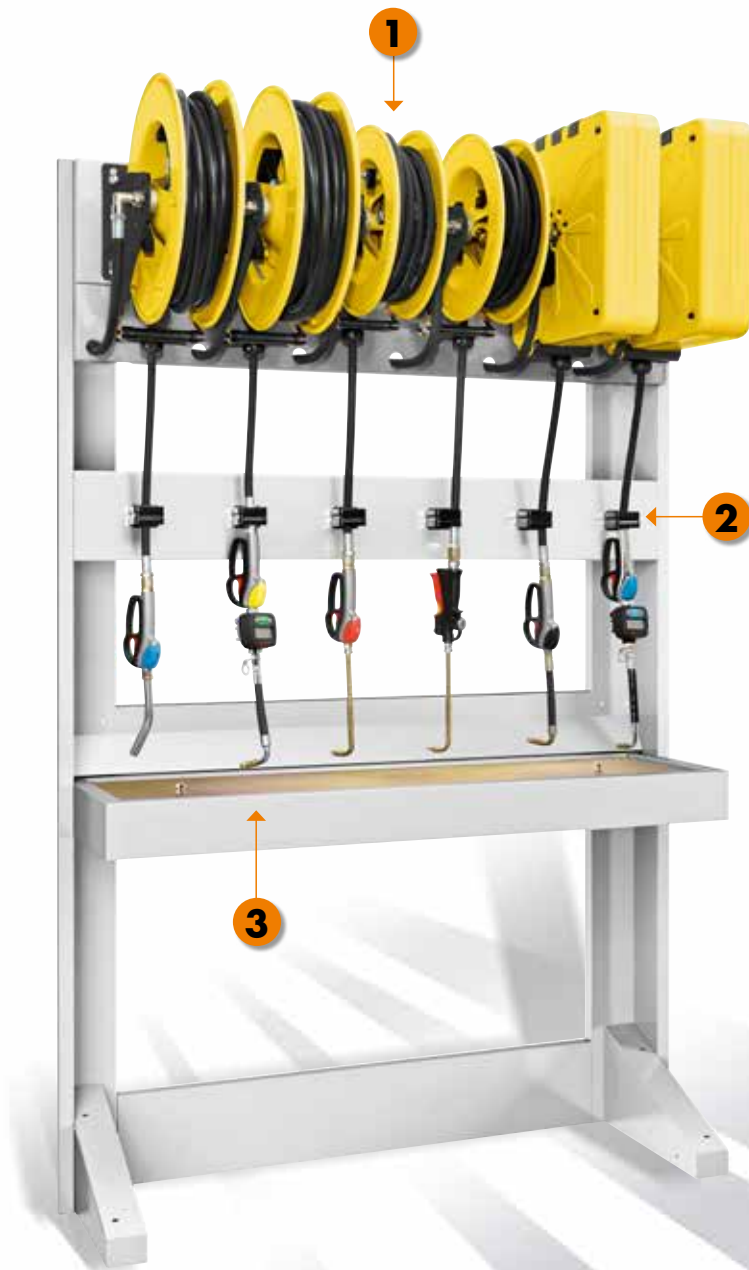

### P/N 0E39304

Frontal service column ► suitable for 4 hose reels

📦 No.1 packing m<sup>3</sup> 0,520 📊 kg 136

OVERALL DIMENSIONS P:485 H:2340 L:1070 mm

### P/N 0E39307

Frontal service column ► suitable for 6 hose reels

📦 No.1 packing m<sup>3</sup> 0,650 📊 kg 166

OVERALL DIMENSIONS P:485 H:2340 L:1550 mm

Universal drillings for application of accessories

Delivery gun-hose hook

Drip-tray