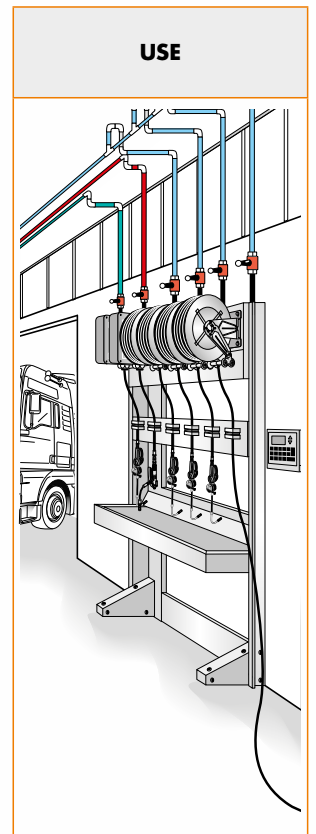

### P/N 0E39304

Frontal service column ► suitable for 4 hose reels

📦 No.1 packing m<sup>3</sup> 0,520 📊 kg 136

OVERALL DIMENSIONS P:485 H:2340 L:1070 mm

### P/N 0E39307

Frontal service column ► suitable for 6 hose reels

📦 No.1 packing m<sup>3</sup> 0,650 📊 kg 166

OVERALL DIMENSIONS P:485 H:2340 L:1550 mm

Universal drillings for application of accessories

Delivery gun-hose hook