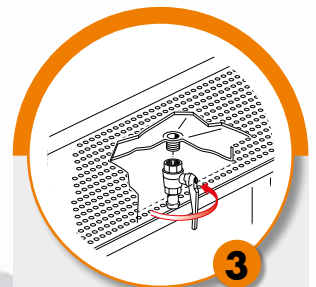

### P/N 0E39307

Frontal service column ► suitable for 6 hose reels

📦 No.1 packing m<sup>3</sup> 0,650 📊 kg 166

OVERALL DIMENSIONS P:485 H:2340 L:1550 mm

Universal drillings for application of accessories

Delivery gun-hose hook