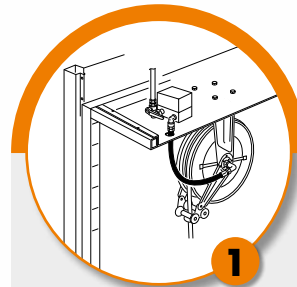

### P/N 0E39314

**Bilateral service column** ▶ suitable for 4 hose reels + 2 hose reels S. 260 mounted on the bottom side (see below picture)

No.1 packing m<sup>3</sup> 0,77 kg 265

OVERALL DIMENSIONS P:600 H:2640 L:1290 mm

### P/N 0E39317

**Bilateral service column** ▶ suitable for 6 hose reels + 2 hose reels S. 260 mounted on the bottom side (see below picture)

No.1 packing m<sup>3</sup> 0,86 kg 305

OVERALL DIMENSIONS P:600 H:2640 L:1770 mm

1  
Universal drillings for application of accessories

2  
Suitable for the installation of the FCS system

3  
Drip-tray