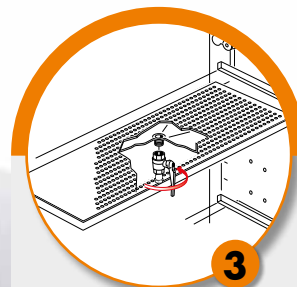

### P/N 0E39314

**Bilateral service column** ▶ suitable for 4 hose reels + 2 hose reels S. 260 mounted on the bottom side (see below picture)

No.1 packing m<sup>3</sup> 0,77 kg 265

OVERALL DIMENSIONS P:600 H:2640 L:1290 mm

### P/N 0E39317

**Bilateral service column** ▶ suitable for 6 hose reels + 2 hose reels S. 260 mounted on the bottom side (see below picture)

No.1 packing m<sup>3</sup> 0,86 kg 305

OVERALL DIMENSIONS P:600 H:2640 L:1770 mm

1  
Universal drillings for application of accessories

2  
Suitable for the installation of the FCS system

3  
Drip-tray