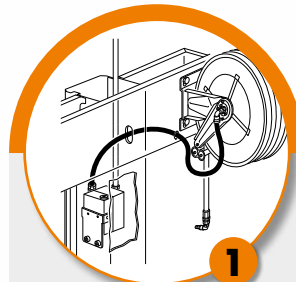

FRONTAL/BILATERAL SERVICE COLUMNS

P/N OE39336

Bilateral service column ▶ suitable for 3 + 3 + 4 hose reels S. 260 mounted like (see below picture)

No.1 packing m³ 0,460 kg 86

OVERALL DIMENSIONS P:240 H:2510 L:860 mm

P/N OE39338

Bilateral service column ▶ suitable for 4 + 4 + 4 hose reels S. 260 mounted like (see below picture)

No.1 packing m³ 0,460 kg 94

OVERALL DIMENSIONS P:240 H:2510 L:1100 mm

P/N OE39340

Bilateral service column ▶ suitable for 5 + 5 + 4 hose reels S. 260 mounted like (see below picture)

No.1 packing m³ 0,460 kg 101

OVERALL DIMENSIONS P:240 H:2510 L:1340 mm

1
Universal drillings for application of accessories

2
Suitable for the installation of the FCS system

3
Holes for drip tray

CEILING INSTALLATION