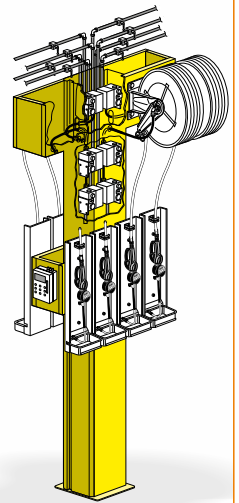

FRONTAL/BILATERAL SERVICE COLUMNS

P/N OE39336

Bilateral service column ▶ suitable for 3 + 3 + 4 hose reels S. 260 mounted like (see below picture)

No.1 packing m³ 0,460 kg 86

OVERALL DIMENSIONS P:240 H:2510 L:860 mm

P/N OE39338

Bilateral service column ▶ suitable for 4 + 4 + 4 hose reels S. 260 mounted like (see below picture)

No.1 packing m³ 0,460 kg 94

OVERALL DIMENSIONS P:240 H:2510 L:1100 mm

P/N OE39340

Bilateral service column ▶ suitable for 5 + 5 + 4 hose reels S. 260 mounted like (see below picture)

No.1 packing m³ 0,460 kg 101

OVERALL DIMENSIONS P:240 H:2510 L:1340 mm

1
Universal drillings for application of accessories

2
Suitable for the installation of the FCS system

3
Holes for drip tray

CEILING INSTALLATION

FLOOR INSTALLATION