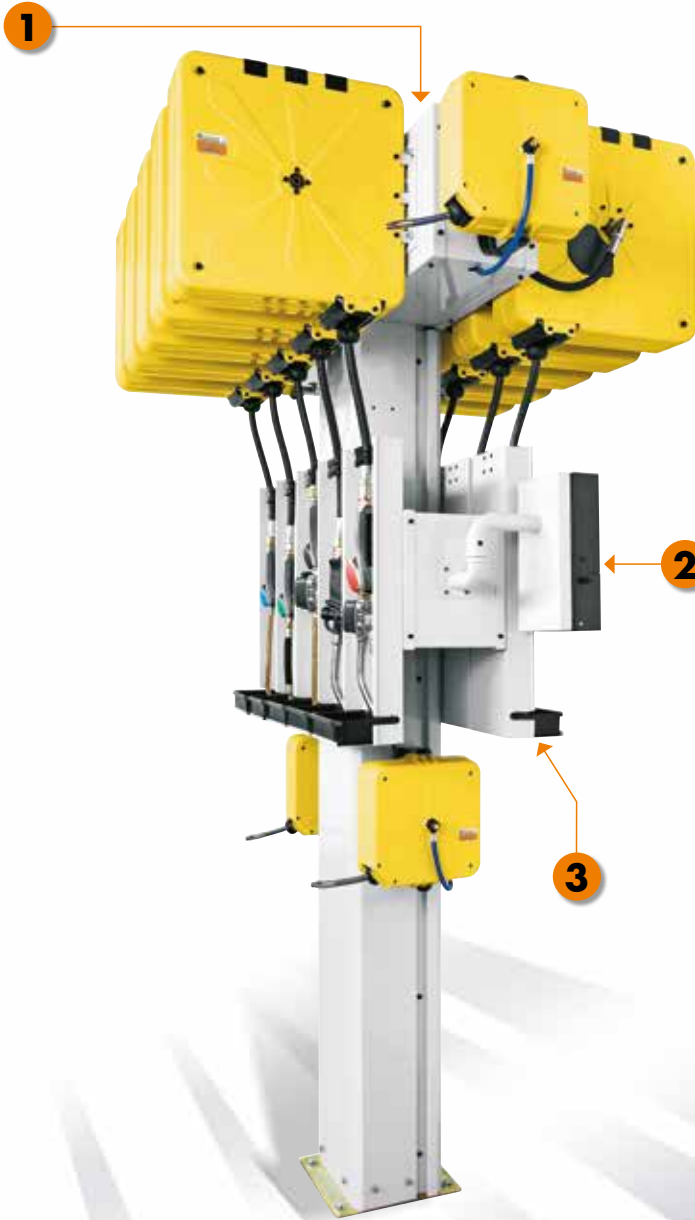

FRONTAL/BILATERAL SERVICE COLUMNS

P/N OE39336

Bilateral service column ▶ suitable for 3 + 3 + 4 hose reels S. 260 mounted like (see below picture)

No.1 packing m³ 0,460 kg 86

OVERALL DIMENSIONS P:240 H:2510 L:860 mm

P/N OE39338

Bilateral service column ▶ suitable for 4 + 4 + 4 hose reels S. 260 mounted like (see below picture)

No.1 packing m³ 0,460 kg 94

OVERALL DIMENSIONS P:240 H:2510 L:1100 mm

P/N OE39340

Bilateral service column ▶ suitable for 5 + 5 + 4 hose reels S. 260 mounted like (see below picture)

No.1 packing m³ 0,460 kg 101

OVERALL DIMENSIONS P:240 H:2510 L:1340 mm

1
Universal drillings for application of accessories

2
Suitable for the installation of the FCS system

3
Holes for drip tray

CEILING INSTALLATION