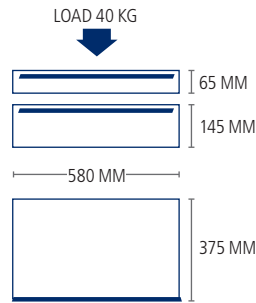

ROLLER CABINET DIMENSIONS

DRAWER DIMENSIONS

EASY TOOLSETS

163 tools - page 62-63
350 tools - page 64-65
425 tools - page 68-69

EASY ACCESSORIES

Page 20-21

EASY SPAREPARTS

Page 22-23

1000 7D EASY ROLLER CABINET

ITEM NO. 1000-0007

64 KG 5704196 009742 995 MM 690 MM (745) 460 MM

- Roller cabinet (empty) with 7 drawers.
- 5 drawers: H 65 x W 580 x D 375 mm
- 2 drawers: H 145 x W 580 x D 375 mm

1000 8D EASY ROLLER CABINET

ITEM NO. 1000-0008

66 KG 5704196 027982 995 MM 690 MM (745) 460 MM

- Roller cabinet (empty) with 8 drawers.
- 7 drawers: H 65 x W 580 x D 375 mm
- 1 drawer: H 145 x W 580 x D 375 mm