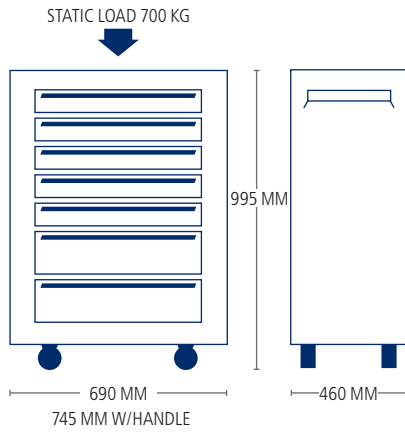

ROLLER CABINET DIMENSIONS

DRAWER DIMENSIONS

EASY TOOLSETS

163 tools - page 62-63
350 tools - page 64-65
425 tools - page 68-69

EASY ACCESSORIES

Page 20-21

EASY SPAREPARTS

Page 22-23

1000 7D EASY ROLLER CABINET

ITEM NO. 1000-0007

64 KG 5704196 009742 995 MM 690 MM (745) 460 MM

- Roller cabinet (empty) with 7 drawers.
- 5 drawers: H 65 x W 580 x D 375 mm
- 2 drawers: H 145 x W 580 x D 375 mm

1000 8D EASY ROLLER CABINET

ITEM NO. 1000-0008

66 KG 5704196 027982 995 MM 690 MM (745) 460 MM

- Roller cabinet (empty) with 8 drawers.
- 7 drawers: H 65 x W 580 x D 375 mm
- 1 drawer: H 145 x W 580 x D 375 mm