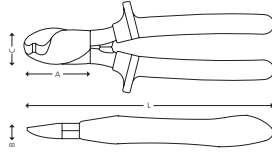

3010 INSUL. CABLE CUTTER

IEC 60900:2004

- Every tool is individually tested to protect up to 1000V AC.
- VDE and GS approved.
- Precisely treated and sharpened jaws.
- Cuts single or multi-strand aluminum and copper cables.
- Ergonomic handles with wide palm support.
- Surface: Phosphatised finish with polished head.
- Material: Chrome-molybdenum steel.

ITEM NO.	5704196+	L MM	Ø MAX.	A MM	B MM	C MM	G	6
3010-1160	000205	160	9 mm / 22 mm ²	45	1,3	23,4	192	6

3011 INSUL. CABLE CUTTER

IEC 60900:2004

- Every tool is individually tested to protect up to 1000V AC.
- VDE and GS approved.
- Precisely treated and sharpened jaws.
- Cuts single or multi-strand aluminum and copper cables.
- Ergonomic handles with wide palm support.
- Surface: Phosphatised finish with polished head.
- Material: Chrome-molybdenum steel.

ITEM NO.	5704196+	L MM	Ø MAX.	A MM	B MM	C MM	G	6
3011-1250	000212	250	13 mm / 60 mm ²	67	13	43	478	6

3020 INSUL. BOX-JOINT WATER PUMP PLIER

IEC 60900:2004, ISO 8976, DIN 8976

- Every tool is individually tested to protect up to 1000V AC.
- VDE and GS approved.
- Model with 7 positions and knurled gripping surface.
- Ergonomic handles with wide palm support.
- Surface: Phosphatised finish with polished head.
- Material: Chrome-molybdenum steel.