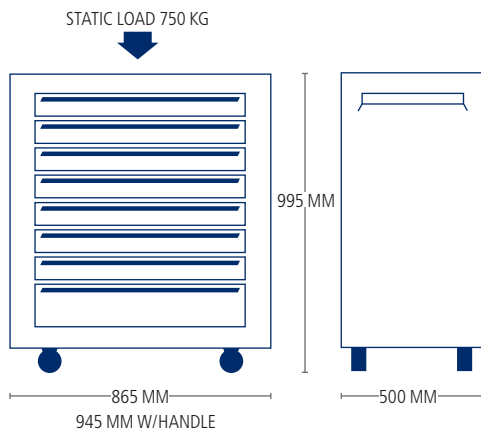

**ROLLER CABINET DIMENSIONS**

**DRAWER DIMENSIONS**

**X-LARGE TOOLSETS**

350 tools - page 66  
447 tools - page 70-71  
470 tools - page 72-73  
473 tools - page 74-75

**X-LARGE ACCESSORIES**

Page 20-21

**X-LARGE SPAREPARTS**

Page 22-23

**1000 7D X-LARGE ROLLER CABINET**

ITEM NO. 1000-1007

84,5 KG 5704196 013510

- Roller cabinet (empty) with 7 drawers.
- 5 drawers: H 70 x W 750 x D 435 mm
- 2 drawers: H 145 x W 750 x D 435 mm

**1000 8D X-LARGE ROLLER CABINET**

ITEM NO. 1000-1008

85 KG 5704196 015668

- Roller cabinet (empty) with 8 drawers.
- 7 drawers: H 70 x W 750 x D 435 mm
- 1 drawer: H 145 x W 750 x D 435 mm