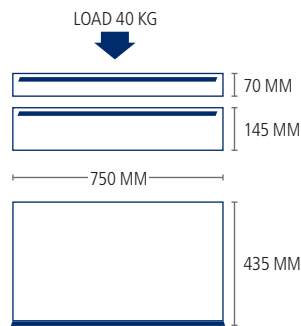

**ROLLER CABINET DIMENSIONS**

**DRAWER DIMENSIONS**

**X-LARGE TOOLSETS**

350 tools - page 66  
447 tools - page 70-71  
470 tools - page 72-73  
473 tools - page 74-75

**X-LARGE ACCESSORIES**

Page 20-21

**X-LARGE SPAREPARTS**

Page 22-23

**1000 7D X-LARGE ROLLER CABINET**

ITEM NO. 1000-1007

84,5 KG 5704196 013510

- Roller cabinet (empty) with 7 drawers.
- 5 drawers: H 70 x W 750 x D 435 mm
- 2 drawers: H 145 x W 750 x D 435 mm

**1000 8D X-LARGE ROLLER CABINET**

ITEM NO. 1000-1008

85 KG 5704196 015668

- Roller cabinet (empty) with 8 drawers.
- 7 drawers: H 70 x W 750 x D 435 mm
- 1 drawer: H 145 x W 750 x D 435 mm