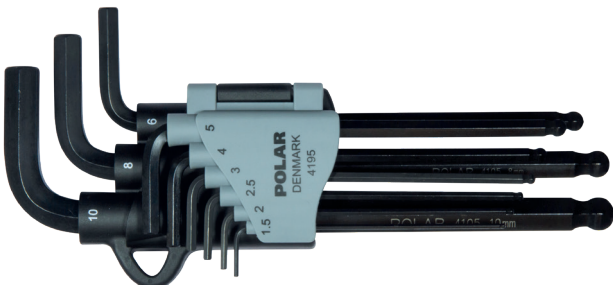

### 4105 BP LONG METRIC HEXAGON KEYS WITH BALLPOINT

- The ballpoint provides a working angle up to 25°.
- Surface: Phosphatised finish.
- Material: Chrome-vanadium steel.

ITEM NO.	5704196+	SIZE MM	A MM	L MM	G	
4105-0015	012575	1,5	15	74	1	1
4105-0002	012582	2	16	80	3	1
4105-0025	012599	2,5	18	87	5	1
4105-0003	012605	3	20	96	7	10
4105-0004	012612	4	24	107	14	10
4105-0005	012629	5	28	120	26	10
4105-0006	012636	6	32	136	42	10
4105-0007	012643	7	34	144	60	1
4105-0008	012650	8	36	154	84	1
4105-0010	012667	10	40	172	147	1
4105-0012	028286	12	56	215	240	1
4105-0014	028293	14	69	245	370	1

### 4106 BP XTRA LONG METRIC HEXAGON KEYS WITH BALLPOINT

- The ballpoint provides a working angle up to 25°.
- Surface: Phosphatised finish.
- Material: Chrome-vanadium steel.

ITEM NO.	5704196+	SIZE MM	A MM	L MM	G	
4106-0015	043579	1,5	15	90	1	1
4106-0002	043586	2	16	100	3	1
4106-0025	043593	2,5	18	112	4	1
4106-0003	043609	3	20	125	6	1
4106-0004	043616	4	24	140	14	1
4106-0005	043623	5	28	160	30	1
4106-0006	043630	6	32	180	48	1
4106-0008	043647	8	36	200	100	1
4106-0010	043654	10	40	220	174	1

### 4195 LS/9 LONG METRIC HEXAGON KEY SET WITH BALLPOINT

- Supplied in plastic holder.

ITEM NO.	5704196+	QTY.	SIZE MM	G	
4195-0009	012537	9	4105 BP 1.5-2-2.5-3-4-5-6-8-10 mm	354	6

### 4196 XLS/9 XTRA LONG METRIC HEXAGON KEY SET WITH BALLPOINT

- Supplied in plastic holder.

ITEM NO.	5704196+	QTY.	SIZE MM	G	
4196-0009	039800	9	4106 BP 1.5-2-2.5-3-4-5-6-8-10 mm	435	6