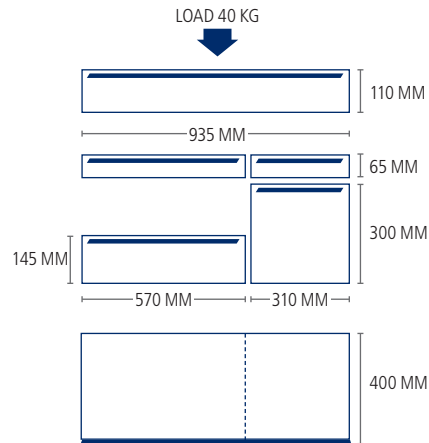

ROLLER CABINET DIMENSIONS

DRAWER DIMENSIONS

CARGO TOOLSETS

163 tools - page 63
350 tools - page 65

CARGO ACCESSORIES

Page 20-21

CARGO SPAREPARTS

Page 22-23

1000 11D CARGO ROLLER CABINET

ITEM NO. 1000-2011

127 KG

5704196 013527

- Roller cabinet (empty) with 11 drawers.
- 1 drawer: H 110 x W 935 x D 400 mm
- 5 drawers: H 65 x W 570 x D 400 mm
- 1 drawer: H 145 x W 570 x D 400 mm
- 3 drawers: H 65 x W 310 x D 400 mm
- 1 drawer: H 300 x W 310 x D 400 mm