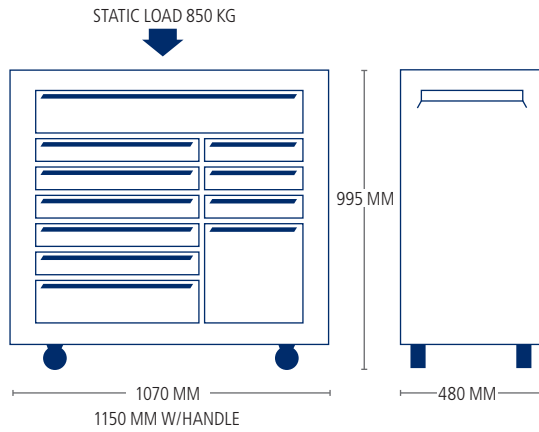

ROLLER CABINET DIMENSIONS

DRAWER DIMENSIONS

CARGO TOOLSETS

163 tools - page 63
350 tools - page 65

CARGO ACCESSORIES

Page 20-21

CARGO SPAREPARTS

Page 22-23

1000 11D CARGO ROLLER CABINET

ITEM NO. 1000-2011

127 KG

5704196 013527

- Roller cabinet (empty) with 11 drawers.
- 1 drawer: H 110 x W 935 x D 400 mm
- 5 drawers: H 65 x W 570 x D 400 mm
- 1 drawer: H 145 x W 570 x D 400 mm
- 3 drawers: H 65 x W 310 x D 400 mm
- 1 drawer: H 300 x W 310 x D 400 mm