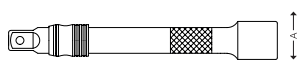

5212 EXQR 1/2" EXTENSIONS WITH QUICK-RELEASE

ISO 3316, DIN 3123.

- Surface: Satin chrome finish.
- Material: Chrome-vanadium steel.

| ITEM NO. | 5704196+ | L MM | A MM | G | |
|-----------|----------|---------|---------|-----|----|
| 5212-2075 | 027777 | 75 | 22 | 128 | 10 |
| 5212-2125 | 027784 | 125 | 22 | 212 | 10 |
| 5212-2250 | 027791 | 250 | 22 | 418 | 10 |

5212 EXW 1/2" WOBBLE EXTENSIONS

- Can be used for both wobble and rigid functionality.
- The wobble function provides 15° of additional accessibility.
- With ext. 22 mm Hexagon.
- Surface: Satin chrome finish.
- Material: Chrome-vanadium steel.

| ITEM NO. | 5704196+ | L MM | A MM | G | |
|-----------|----------|---------|---------|-----|----|
| 5212-1075 | 011066 | 75 | 24 | 160 | 10 |
| 5212-1125 | 011073 | 125 | 24 | 247 | 10 |
| 5212-1150 | 011080 | 150 | 24 | 280 | 10 |
| 5212-1250 | 021959 | 250 | 24 | 420 | 10 |
| 5212-1500 | 011097 | 500 | 24 | 850 | 10 |

5290 1/2" QUICK-RELEASE EXTENSION BAR SET

- Supplied in nylon bag.

| ITEM NO. | 5704196+ | QTY. | SIZE MM | G | |
|-----------|----------|------|---------------------------------|-----|---|
| 5290-1203 | 027814 | 3 | 5212 EXQR 75 mm, 125 mm, 250 mm | 850 | 1 |