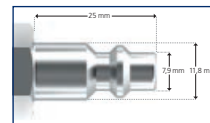

6953 H ISO 6150 B-PROFIL COUPLINGS

ITEM NO. 5704196+

CONNECTION

6953-2014	036816	1/4" (6 mm) hose con.
6953-2516	036823	5/16" (8 mm) hose con.
6953-2038	036830	3/8" (10 mm) hose con.
6953-2012	036847	1/2" (13 mm) hose con.

100	25
100	25
106	25
100	25