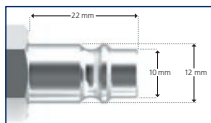

6950 H EURO-PROFIL COUPLINGS

ITEM NO. 5704196+

CONNECTION

6950-2014	036717	1/4" (6 mm) hose con.
6950-2516	036724	5/16" (8 mm) hose con.
6950-2038	036731	3/8" (10 mm) hose con.
6950-2012	036748	1/2" (13 mm) hose con.

106	25
110	25
107	25
110	25