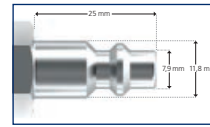

## 6950 E EURO-PROFIL COUPLINGS

ITEM NO. 5704196+

CONNECTION

6950-1014	036687	1/4" BSP ext. thread
6950-1038	036694	3/8" BSP ext. thread
6950-1012	036700	1/2" BSP ext. thread

105	25
110	25
200	25

## 6953 E ISO 6150 B-PROFIL COUPLINGS

ITEM NO. 5704196+

CONNECTION

6953-1014	036786	1/4" BSP ext. thread
6953-1038	036793	3/8" BSP ext. thread
6953-1012	036809	1/2" BSP ext. thread

110	25
106	25
100	25