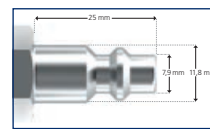

## 6950 | EURO-PROFIL COUPLINGS

ITEM NO. 5704196+

CONNECTION

6950-0014	036656	1/4" BSP int. thread
6950-0038	036663	3/8" BSP int. thread
6950-0012	036670	1/2" BSP int. thread

95	25
88	25
98	25

## 6953 | ISO 6150 B-PROFIL COUPLINGS

ITEM NO. 5704196+

CONNECTION

6953-0014	036755	1/4" BSP int. thread
6953-0038	036762	3/8" BSP int. thread
6953-0012	036779	1/2" BSP int. thread

110	25
110	25
110	25