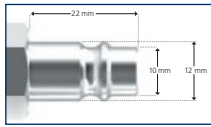

6950 E EURO-PROFIL COUPLINGS

ITEM NO. 5704196+

CONNECTION

6950-1014	036687	1/4" BSP ext. thread
6950-1038	036694	3/8" BSP ext. thread
6950-1012	036700	1/2" BSP ext. thread

105	25
110	25
200	25