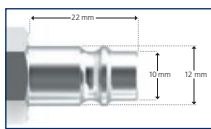

## 6950 | EURO-PROFIL COUPLINGS

ITEM NO. 5704196+

CONNECTION

6950-0014	036656	1/4" BSP int. thread
6950-0038	036663	3/8" BSP int. thread
6950-0012	036670	1/2" BSP int. thread

95	25
88	25
98	25