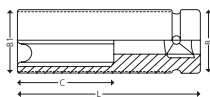

**6090 L 1/2" METRIC SOCKET WRENCH SET**

ITEM NO. 6090-1220

- Set in watertight plastic case with 6-point long impact sockets from 10 to 32 mm and accessories.
- 20 tools.

1/2"

4,6 KG

5704196 016481

3

20  
TOOLS

CONTENT:

QTY.	DESCRIPTION	SIZE
15	Long 6-point sockets	6012 1/2" L 10 - 11 - 12 - 13 - 14 - 15 - 16 - 17 - 19 - 21 - 22 - 24 - 27 - 30 - 32 mm
1	Extension	6212 1/2" EX 125 mm
2	Safety set	6012 1/2" SR 8 - 14 mm / 15 - 32 mm

**6012 LT 1/2" 6-POINT LONG METRIC IMPACT SOCKETS**

- Model with thin walls for wheel nuts.
- Surface: Phosphatised finish.
- Material: Chrome-molybdenum steel.

ITEM NO.	5704196+	SIZE MM	B MM	B1 MM	C MM	L MM	G G	
6012-4115	023649	15	28	27,0	24	85	185	1
6012-4117	016375	17	30	24,0	24	85	240	10
6012-4119	016382	19	30	26,0	24	85	259	10
6012-4121	016399	21	30	28,0	24	85	270	1
6012-4122	016405	22	30	29,5	24	85	296	1
6012-4124	023656	24	33	31,0	24	85	303	1
6012-4127	023663	27	37	35,0	28	85	406	1

CONTENT:

QTY.	DESCRIPTION	SIZE
4	Long thinwalled 6-point sockets	6012 1/2" LT 17 - 19 - 21 - 22 mm
1	Safety set	6012 1/2" SR 15 - 32 mm