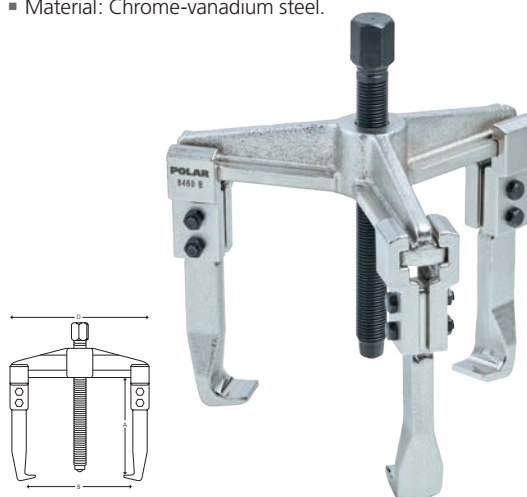

POLAR PULLERS

8458 2- & 3-ARM COMBI PULLERS

- Internal and external puller.
- Surface: Chrome plated. Burnished spindle.
- Material: Chrome-vanadium steel.

| ITEM NO. | 5704196+ | A MM | B MM | MAX. TON | KG | |
|-----------|----------|---------|---------|-------------|-----|---|
| 8458-0125 | 036052 | 105 | 110 | 1,0 | 0,7 | 1 |
| 8458-0175 | 036069 | 185 | 175 | 4,0 | 1,9 | 1 |
| 8458-0240 | 036076 | 225 | 240 | 4,0 | 3,5 | 1 |
| 8458-0290 | 036083 | 225 | 290 | 7,0 | 3,9 | 1 |

8459 BL 2- & 3-ARM COMBI PULLERS - LONG

- Internal and external puller.
- Surface: Chrome plated.
- Burnished spindle.
- Material: Chrome-vanadium steel.

| ITEM NO. | 5704196+ | A MM | B MM | MAX. TON | KG | |
|-----------|----------|---------|---------|-------------|-----|---|
| 8459-3240 | 046693 | 225 | 240 | 7,0 | 3,5 | 1 |

8459 2- & 3-ARM COMBI PULLERS - LONG

- Internal and external puller.
- Surface: Chrome plated.
- Burnished spindle.
- Material: Chrome-vanadium steel.

| ITEM NO. | 5704196+ | A MM | B MM | MAX. TON | KG | |
|-----------|----------|---------|---------|-------------|-----|---|
| 8459-0125 | 036090 | 120 | 125 | 1,0 | 0,7 | 1 |
| 8459-0220 | 036106 | 210 | 220 | 4,0 | 2,1 | 1 |
| 8459-0280 | 036113 | 270 | 280 | 4,0 | 3,7 | 1 |
| 8459-0330 | 036120 | 270 | 330 | 7,0 | 4,0 | 1 |

8460 3-ARM PULLERS

- External puller.
- Surface: Chrome plated. Burnished spindle.
- Material: Chrome-vanadium steel.

| ITEM NO. | 5704196+ | A MM | B MM | C MM | MAX. TON | KG | |
|-----------|----------|---------|---------|---------|-------------|-----|---|
| 8460-0095 | 035901 | 100 | 35-95 | 134 | 3,0 | 1,3 | 1 |
| 8460-0135 | 035918 | 100 | 38-135 | 176 | 3,0 | 1,7 | 1 |
| 8460-0165 | 035925 | 150 | 42-165 | 223 | 7,0 | 4,7 | 1 |