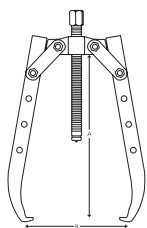

POLAR PULLERS

8458 2- & 3-ARM COMBI PULLERS

- Internal and external puller.
- Surface: Chrome plated. Burnished spindle.
- Material: Chrome-vanadium steel.

| ITEM NO. | 5704196+ | A MM | B MM | MAX. TON | KG | |
|-----------|----------|---------|---------|-------------|-----|---|
| 8458-0125 | 036052 | 105 | 110 | 1,0 | 0,7 | 1 |
| 8458-0175 | 036069 | 185 | 175 | 4,0 | 1,9 | 1 |
| 8458-0240 | 036076 | 225 | 240 | 4,0 | 3,5 | 1 |
| 8458-0290 | 036083 | 225 | 290 | 7,0 | 3,9 | 1 |

8459 BL 2- & 3-ARM COMBI PULLERS - LONG

- Internal and external puller.
- Surface: Chrome plated.
- Burnished spindle.
- Material: Chrome-vanadium steel.

| ITEM NO. | 5704196+ | A MM | B MM | MAX. TON | KG | |
|-----------|----------|---------|---------|-------------|-----|---|
| 8459-3240 | 046693 | 225 | 240 | 7,0 | 3,5 | 1 |

8459 2- & 3-ARM COMBI PULLERS - LONG

- Internal and external puller.
- Surface: Chrome plated.
- Burnished spindle.
- Material: Chrome-vanadium steel.

| ITEM NO. | 5704196+ | A MM | B MM | MAX. TON | KG | |
|-----------|----------|---------|---------|-------------|-----|---|
| 8459-0125 | 036090 | 120 | 125 | 1,0 | 0,7 | 1 |
| 8459-0220 | 036106 | 210 | 220 | 4,0 | 2,1 | 1 |
| 8459-0280 | 036113 | 270 | 280 | 4,0 | 3,7 | 1 |
| 8459-0330 | 036120 | 270 | 330 | 7,0 | 4,0 | 1 |

8460 3-ARM PULLERS

- External puller.
- Surface: Chrome plated. Burnished spindle.
- Material: Chrome-vanadium steel.

| ITEM NO. | 5704196+ | A MM | B MM | C MM | MAX. TON | KG | |
|-----------|----------|---------|---------|---------|-------------|-----|---|
| 8460-0095 | 035901 | 100 | 35-95 | 134 | 3,0 | 1,3 | 1 |
| 8460-0135 | 035918 | 100 | 38-135 | 176 | 3,0 | 1,7 | 1 |
| 8460-0165 | 035925 | 150 | 42-165 | 223 | 7,0 | 4,7 | 1 |