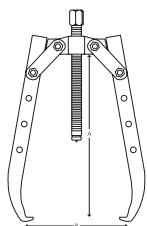

POLAR PULLERS

8458 2- & 3-ARM COMBI PULLERS

- Internal and external puller.
- Surface: Chrome plated. Burnished spindle.
- Material: Chrome-vanadium steel.

| ITEM NO. | 5704196+ | A MM | B MM | MAX. TON | KG | |
|-----------|----------|---------|---------|-------------|-----|---|
| 8458-0125 | 036052 | 105 | 110 | 1,0 | 0,7 | 1 |
| 8458-0175 | 036069 | 185 | 175 | 4,0 | 1,9 | 1 |
| 8458-0240 | 036076 | 225 | 240 | 4,0 | 3,5 | 1 |
| 8458-0290 | 036083 | 225 | 290 | 7,0 | 3,9 | 1 |

8459 BL 2- & 3-ARM COMBI PULLERS - LONG

- Internal and external puller.
- Surface: Chrome plated.
- Burnished spindle.
- Material: Chrome-vanadium steel.

| ITEM NO. | 5704196+ | A MM | B MM | MAX. TON | KG | |
|-----------|----------|---------|---------|-------------|-----|---|
| 8459-3240 | 046693 | 225 | 240 | 7,0 | 3,5 | 1 |

8459 2- & 3-ARM COMBI PULLERS - LONG

- Internal and external puller.
- Surface: Chrome plated.
- Burnished spindle.
- Material: Chrome-vanadium steel.

| ITEM NO. | 5704196+ | A MM | B MM | MAX. TON | KG | |
|-----------|----------|---------|---------|-------------|-----|---|
| 8459-0125 | 036090 | 120 | 125 | 1,0 | 0,7 | 1 |
| 8459-0220 | 036106 | 210 | 220 | 4,0 | 2,1 | 1 |
| 8459-0280 | 036113 | 270 | 280 | 4,0 | 3,7 | 1 |
| 8459-0330 | 036120 | 270 | 330 | 7,0 | 4,0 | 1 |

8460 3-ARM PULLERS

- External puller.
- Surface: Chrome plated. Burnished spindle.
- Material: Chrome-vanadium steel.

| ITEM NO. | 5704196+ | A MM | B MM | C MM | MAX. TON | KG | |
|-----------|----------|---------|---------|---------|-------------|-----|---|
| 8460-0095 | 035901 | 100 | 35-95 | 134 | 3,0 | 1,3 | 1 |
| 8460-0135 | 035918 | 100 | 38-135 | 176 | 3,0 | 1,7 | 1 |
| 8460-0165 | 035925 | 150 | 42-165 | 223 | 7,0 | 4,7 | 1 |