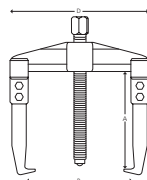

POLAR PULLERS

8458 2- & 3-ARM COMBI PULLERS

- Internal and external puller.
- Surface: Chrome plated. Burnished spindle.
- Material: Chrome-vanadium steel.

| ITEM NO. | 5704196+ | A MM | B MM | MAX. TON | KG | |
|-----------|----------|---------|---------|-------------|-----|---|
| 8458-0125 | 036052 | 105 | 110 | 1,0 | 0,7 | 1 |
| 8458-0175 | 036069 | 185 | 175 | 4,0 | 1,9 | 1 |
| 8458-0240 | 036076 | 225 | 240 | 4,0 | 3,5 | 1 |
| 8458-0290 | 036083 | 225 | 290 | 7,0 | 3,9 | 1 |

8459 BL 2- & 3-ARM COMBI PULLERS - LONG

- Internal and external puller.
- Surface: Chrome plated.
- Burnished spindle.
- Material: Chrome-vanadium steel.

| ITEM NO. | 5704196+ | A MM | B MM | MAX. TON | KG | |
|-----------|----------|---------|---------|-------------|-----|---|
| 8459-3240 | 046693 | 225 | 240 | 7,0 | 3,5 | 1 |

8459 2- & 3-ARM COMBI PULLERS - LONG

- Internal and external puller.
- Surface: Chrome plated.
- Burnished spindle.
- Material: Chrome-vanadium steel.

| ITEM NO. | 5704196+ | A MM | B MM | MAX. TON | KG | |
|-----------|----------|---------|---------|-------------|-----|---|
| 8459-0125 | 036090 | 120 | 125 | 1,0 | 0,7 | 1 |
| 8459-0220 | 036106 | 210 | 220 | 4,0 | 2,1 | 1 |
| 8459-0280 | 036113 | 270 | 280 | 4,0 | 3,7 | 1 |
| 8459-0330 | 036120 | 270 | 330 | 7,0 | 4,0 | 1 |

8460 3-ARM PULLERS

- External puller.
- Surface: Chrome plated. Burnished spindle.
- Material: Chrome-vanadium steel.

| ITEM NO. | 5704196+ | A MM | B MM | C MM | MAX. TON | KG | |
|-----------|----------|---------|---------|---------|-------------|-----|---|
| 8460-0095 | 035901 | 100 | 35-95 | 134 | 3,0 | 1,3 | 1 |
| 8460-0135 | 035918 | 100 | 38-135 | 176 | 3,0 | 1,7 | 1 |
| 8460-0165 | 035925 | 150 | 42-165 | 223 | 7,0 | 4,7 | 1 |