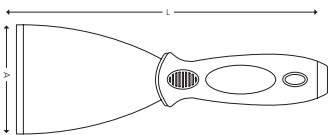

POLAR MISCELLANEOUS PRODUCTS

8305 SCRAPER, STRAIGHT - 32 MM

- Straight model.
- Durable stainless steel blade. Ergonomic antislip bimaterial grip.
- Steel dome on the rear.

ITEM NO.	5704196+	A MM	L MM	G	
8305-0032	028095	32	203	114	1

8305 SCRAPER, STRAIGHT - 75 MM

- Straight model.
- Durable stainless steel blade. Ergonomic antislip bimaterial grip.
- Steel dome on the rear.

ITEM NO.	5704196+	A MM	L MM	G	
8305-0075	028118	75	217	157	1

8305 SCRAPER, BENT - 32 MM

- Bent model.
- Durable stainless steel blade. Ergonomic antislip bimaterial grip.
- Steel dome on the rear.

ITEM NO.	5704196+	A MM	L MM	G	
8305-1032	028101	32	201	114	1

8395 SET OF 3 SCRAPERS