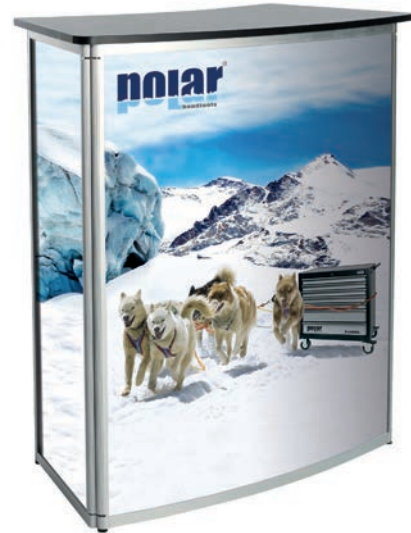

4010 BANNER

- Outdoor PVC banner with reinforced edges.

ITEM NO.	5704196+	SIZE CM	KG	
R4010-0030	026961	100 x 200	5	1

4030 POLAR EXHIBITION COUNTER

- Folding exhibition counter in aluminum.
- Supplied in a carrying bag.

ITEM NO.	5704196+	H CM	W CM	D CM	KG	
R4030-0010	027005	90	80	42	10	1

4025 BEACH FLAG

- Beach flag including bag and base plate.

ITEM NO.	5704196+	SIZE CM	KG	
R4025-0001	026985	88 x 200	5	1

4030 POLAR TABLE DISPLAY