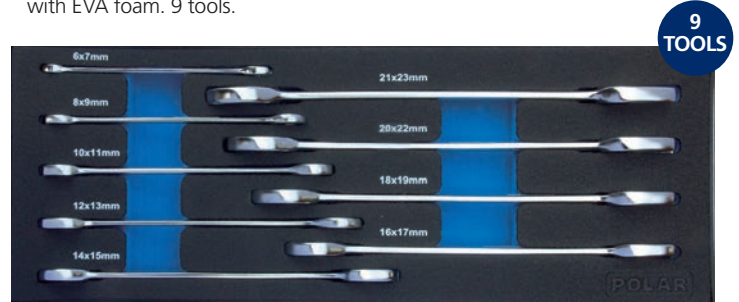

5704196 014302 WxDxH 370 x 415 x 40 MM 0,8 KG

**1805 A METRIC DOUBLE OPEN END WRENCH SET**

ITEM NO. 1805-0009

5704196 018188 WxDxH 370 x 140 x 40 MM 1,2 KG 1

- Set with double open end wrenches from 6 to 23 mm supplied in plastbox with EVA foam. 9 tools.

CONTENT:

QTY.	DESCRIPTION	SIZE
9	Double open end wrenches	2010 6x7 - 8x9 - 10x11 - 12x13 - 14x15 - 16x17 - 18x19 - 20x22 - 21x23 mm

ITEM NO. 1805-1009 1805 A EMPTY PLASTBOX WITH EVA FOAM

5704196 018195 WxDxH 370 x 140 x 40 MM 0,3 KG

**1805 B METRIC DOUBLE OPEN END WRENCH SET**

ITEM NO. 1805-0003

5704196 018201 WxDxH 370 x 140 x 40 MM 1,35 KG 1

- Set with double open end wrenches from 24 to 32 mm supplied in plastbox with EVA foam. 3 tools.