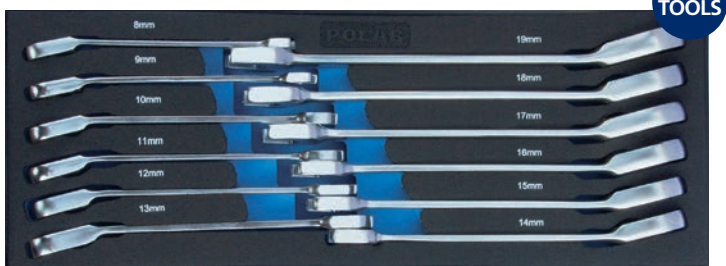

1807 REVERSIBLE GEAR COMBINATION WRENCH SET

ITEM NO. 1807-0012

5704196 014104 **WxDxH** 370 x 140 x 40 MM 1,7 KG 1

- Set with reversible gear combination wrenches from 8 to 19 mm supplied in plastbox with EVA foam. 12 tools.

CONTENT:

QTY.	DESCRIPTION	SIZE
12	Reversible gear combination wrenches	2005 8 - 9 - 10 - 11 - 12 - 13 - 14 - 15 - 16 - 17 - 18 - 19 mm

ITEM NO. 1807-1012 **1807 EMPTY PLASTBOX WITH EVA FOAM**

5704196 014357 **WxDxH** 370 x 140 x 40 MM 0,3 KG

1808 SWIVEL GEAR COMBINATION WRENCH SET

ITEM NO. 1808-0012

5704196 014111 **WxDxH** 370 x 140 x 40 MM 1,9 KG 1

- Set with swivel gear combination wrenches from 8 to 19 mm supplied in plastbox with EVA foam. 12 tools.

CONTENT:

QTY.	DESCRIPTION	SIZE
12	Swivel gear combination wrenches	2405 8 - 9 - 10 - 11 - 12 - 13 - 14 - 15 - 16 - 17 - 18 - 19 mm

ITEM NO. 1808-1012 **1808 EMPTY PLASTBOX WITH EVA FOAM**

5704196 014364 **WxDxH** 370 x 140 x 40 MM 0,3 KG