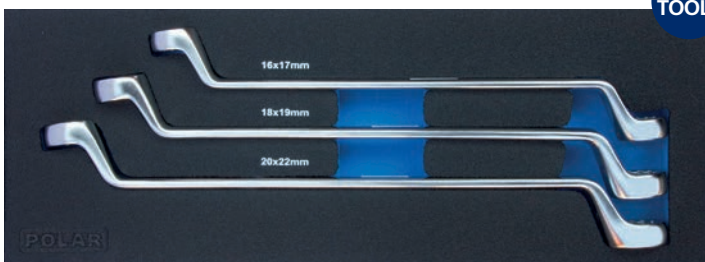

1810 A METRIC DOUBLE END OFFSET RING WRENCH SET

ITEM NO. 1810-0005

5704196 018430 **WxDxH** 370 x 140 x 40 MM **▲** 0,7 KG **📦** 1

- Set with double end offset ring wrenches from 6 to 15 mm supplied in plastbox with EVA foam. 5 tools.

CONTENT:

QTY.	DESCRIPTION	SIZE
5	Double end offset ring wrenches	2110 6x7 - 8x9 - 10x11 - 12x13 - 14x15 mm

ITEM NO. 1810-1005 **1810 A EMPTY PLASTBOX WITH EVA FOAM**

5704196 018447 **WxDxH** 370 x 140 x 40 MM **▲** 0,3 KG

1810 B METRIC DOUBLE END OFFSET RING WRENCH SET

ITEM NO. 1810-0003

5704196 018454 **WxDxH** 370 x 140 x 40 MM **▲** 1,0 KG **📦** 1

- Set with double end offset ring wrenches from 16 to 22 mm supplied in plastbox with EVA foam. 3 tools.