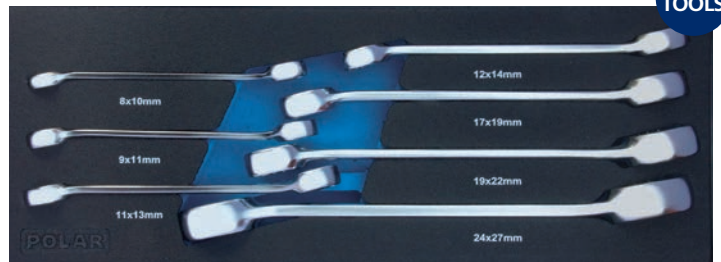

1810 B METRIC DOUBLE END OFFSET RING WRENCH SET

ITEM NO. 1810-0003

5704196 018454 **WxDxH** 370 x 140 x 40 MM **▲** 1,0 KG **📦** 1

- Set with double end offset ring wrenches from 16 to 22 mm supplied in plastbox with EVA foam. 3 tools.

CONTENT:

QTY.	DESCRIPTION	SIZE
3	Double end offset ring wrenches	2110 16x17 - 18x19 - 20x22 mm

ITEM NO. 1810-1003 **1810 B EMPTY PLASTBOX WITH EVA FOAM**

5704196 018461 **WxDxH** 370 x 140 x 40 MM **▲** 0,3 KG

1811 METRIC FLARE NUT WRENCH SET

ITEM NO. 1811-0007

5704196 017228 **WxDxH** 370 x 140 x 40 MM **▲** 1,3 KG **📦** 1

- Set with flare nut wrenches from 8 to 27 mm supplied in plastbox with EVA foam. 7 tools.