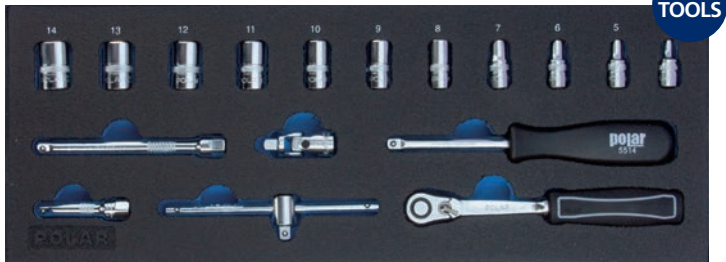

1813 1/4" METRIC SOCKET WRENCH SET

ITEM NO. 1813-0017   5704196 014371 **WxDxH** 370 x 140 x 40 MM  0,8 KG  1

Set with 6-point sockets from 4 to 14 mm and accessories supplied in plastbox with EVA foam. The set is supplied with a reversible 60 teeth ratchet. 17 tools.

CONTENT:

QTY.	DESCRIPTION	SIZE
11	6-point sockets	5014 1/4" 4 - 5 - 6 - 7 - 8 - 9 - 10 - 11 - 12 - 13 - 14 mm
1	Ratchet, 60 teeth	5314 E 1/4"
1	Plastic handle driver	5514 1/4" HD
2	Extensions	5214 1/4" EX 50 - 100 mm
1	Sliding T-handle	5414 1/4" TH
1	Universal joint	5814 1/4" U

ITEM NO. 1813-1017 **1813 EMPTY PLASTBOX WITH EVA FOAM**

 5704196 014388 **WxDxH** 370 x 140 x 40 MM  0,3 KG

1814 1/4" METRIC SOCKET WRENCH SET

ITEM NO. 1814-0063   5704196 014418 **WxDxH** 370 x 140 x 40 MM  1,4 KG  1

Set with short 6-point sockets from 4 to 14 mm and long 6-point sockets from 4 to 13 mm, bits and accessories, supplied in plastbox with EVA foam. The set is supplied with a reversible 60-teeth ratchet. 63 tools.