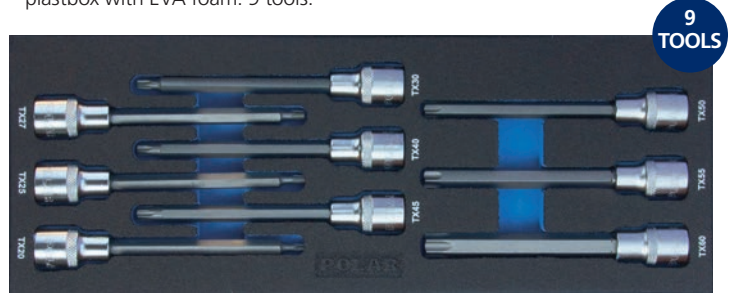

9 TOOLS

CONTENT:

QTY.	DESCRIPTION	SIZE
9	Long socket drivers for Torx® screws	5112 1/2" TXL - T20 - T25 - T27 - T30 - T40 - T45 - T50 - T55 - T60

ITEM NO. 1826-1009 1826 EMPTY PLASTBOX WITH EVA FOAM

5704196 014647 **WxDxH** 370 x 140 x 40 MM **0,3 KG**