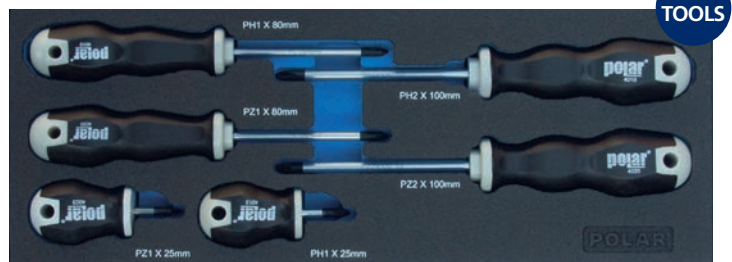

ITEM NO. 1830-1005 **1830 B EMPTY PLASTBOX WITH EVA FOAM**

5704196 019567 **WxDxH** 370 x 140 x 40 MM 0,3 KG

1830 A SCREWDRIVER SET

ITEM NO. 1830-0006

5704196 013978 **WxDxH** 370 x 140 x 40 MM 0,7 KG 1

- Set with screwdrivers for Phillips® and Pozidriv® screws supplied in plastbox with EVA foam. 6 tools.