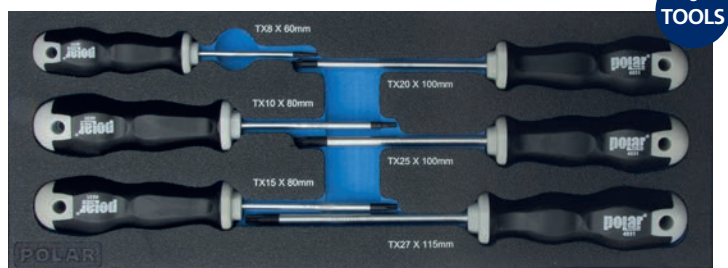

1830 C SCREWDRIVER SET FOR PHILLIPS® SCREWS

ITEM NO. 1830-0106   5704196 019574 **WxDxH** 370 x 140 x 40 MM  0,65 KG  1

- Set with screwdrivers for Phillips® screws supplied in plastbox with EVA foam. 6 tools.

CONTENT:

QTY.	DESCRIPTION	SIZE
4	Screwdrivers for Phillips® screws	4010 PH 0 - 1 - 2 - 3
2	Stubby screwdrivers for Phillips® screws	4013 PH 1 - 2

1831 B TORX® SCREWDRIVER SET

ITEM NO. 1831-0006   5704196 013954 **WxDxH** 370 x 140 x 40 MM  0,7 KG  1

- Set with screwdrivers for Torx® screws supplied in plastbox with EVA foam. 6 tools.

CONTENT:

QTY.	DESCRIPTION	SIZE
6	Screwdrivers for Torx® screws	4031 TX T8 - T10 - T15 - T20 - T25 - T27

ITEM NO. 1830-1106 **1830 C EMPTY PLASTBOX WITH EVA FOAM**