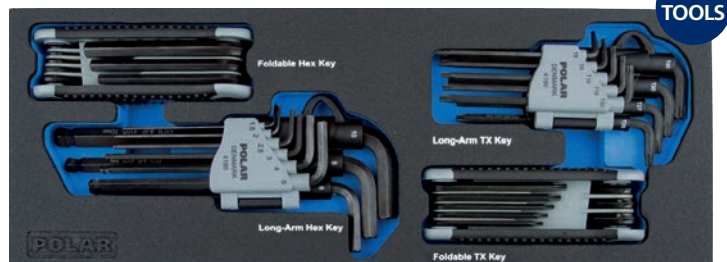

WxDxH 370 x 140 x 40 MM

1,1 KG

1

- Set with long and short hexagon keys with spherical head in plastbox with EVA foam. 38 tools

38 TOOLS

CONTENT:

QTY.	DESCRIPTION	SIZE
1	Hexagon key set	4195 FS 8 (1.5 - 2 - 2.5 - 3 - 4 - 5 - 6 - 8 mm)
1	Hexagon key set	4195 FIS 9 (5/64 - 3/32 - 7/64 - 1/8 - 9/64 - 5/32 - 3/16 - 7/32 - 1/4")
1	Long angled hexagon key set	4195 LS 9 (1.5 - 2 - 2.5 - 3 - 4 - 5 - 6 - 8 - 10 mm)
1	Long angled hexagon key set	4195 LUS 12 (1/16 - 5/64 - 3/32 - 7/64 - 1/8 - 9/64 - 5/32 - 3/16 - 7/32 - 1/4 - 5/16 - 3/8")

ITEM NO. 1833-1038

1833 EMPTY PLASTBOX WITH EVA FOAM

5704196 014692

WxDxH 370 x 140 x 40 MM

0,3 KG

1834 METRIC HEXAGON KEY SET AND TORX® KEY SET

ITEM NO. 1834-0034

5704196 013947

WxDxH 370 x 140 x 40 MM

1,1 KG

1

- Set with long and short metric hexagon keys with spherical head and long and short Torx® hexagon keys in plastbox with EVA foam. 34 tools.

34 TOOLS

CONTENT:

QTY.	DESCRIPTION	SIZE
1	Hexagon key set	4195 FS/8 (1.5 - 2 - 2.5 - 3 - 4 - 5 - 6 - 8 mm)
1	Torx® key set	4190 FTXS/8 (T9 - T10 - T15 - T20 - T25 - T27 - T30 - T40)
1	Long angled hexagon key set	4195 LS/9 (1.5 - 2 - 2.5 - 3 - 4 - 5 - 6 - 8 - 10 mm)
1	Long angled Torx® key set	4190 LTXS/9 (T8 - T9 - T10 - T15 - T20 - T25 - T27 - T30 - T40)