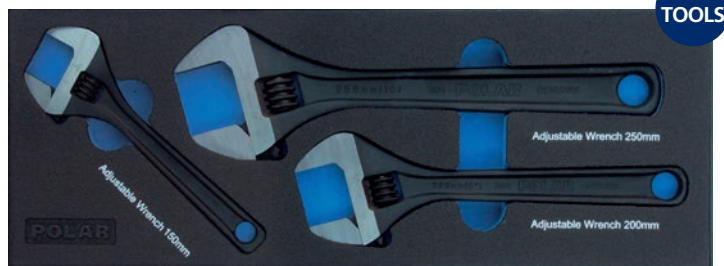

CONTENT:

QTY.	DESCRIPTION	SIZE
1	Waterpump plier	3020 250 mm
1	Locking plier with curved jaws and cutter	3200 250 mm

ITEM NO. 1836-1002 **1836 EMPTY PLASTBOX WITH EVA FOAM**

5704196 014760 **WxDxH** 370 x 140 x 40 MM **0,3 KG**

1837 ADJUSTABLE WRENCH SET

ITEM NO. 1837-0003

5704196 014067 **WxDxH** 370 x 140 x 40 MM **1,2 KG** 1

- Set with adjustable wrenches supplied in plastbox with EVA foam. 3 tools.

CONTENT:

QTY.	DESCRIPTION	SIZE
3	Adjustable wrenches	2600 150 - 200 - 250 mm / 6" - 8" - 10"