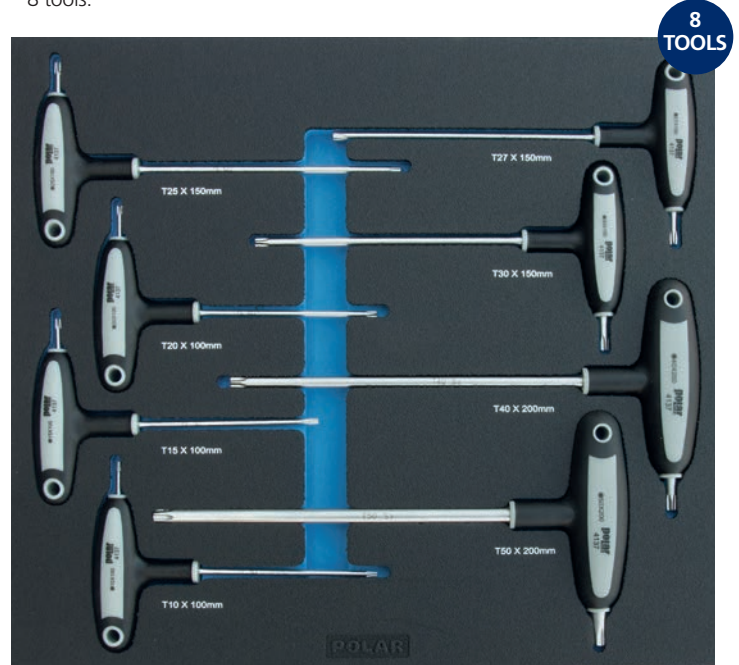

1853 T-HANDLE HEX SCREWDRIVER SET - WITH BALL POINT

ITEM NO. 1853-0008

5704196 042688 **WxDxH** 415 x 370 x 40 MM 1,5 KG 1

- Set with T-handle hex screwdrivers with ball point supplied in plastbox with EVA foam. 8 tools.

CONTENT:

QTY.	DESCRIPTION	SIZE
8	T-handle hex screwdrivers with ball point	4108 2 - 2,5 - 3 - 4 - 5 - 6 - 8 - 10 mm

1854 T-HANDLE TORX® SCREWDRIVER SET

ITEM NO. 1854-0008

5704196 042701 **WxDxH** 415 x 370 x 40 MM 1,4 KG 1

- Set with T-handle Torx® screwdrivers supplied in plastbox with EVA foam. 8 tools.

CONTENT:

QTY.	DESCRIPTION	SIZE
8	T-handle Torx® screwdrivers	4137 TX T10 - T15 - T20 - T25 - T27 - T30 - T40 - T50

ITEM NO. 1853-1008 **1853 EMPTY PLASTBOX WITH EVA FOAM**