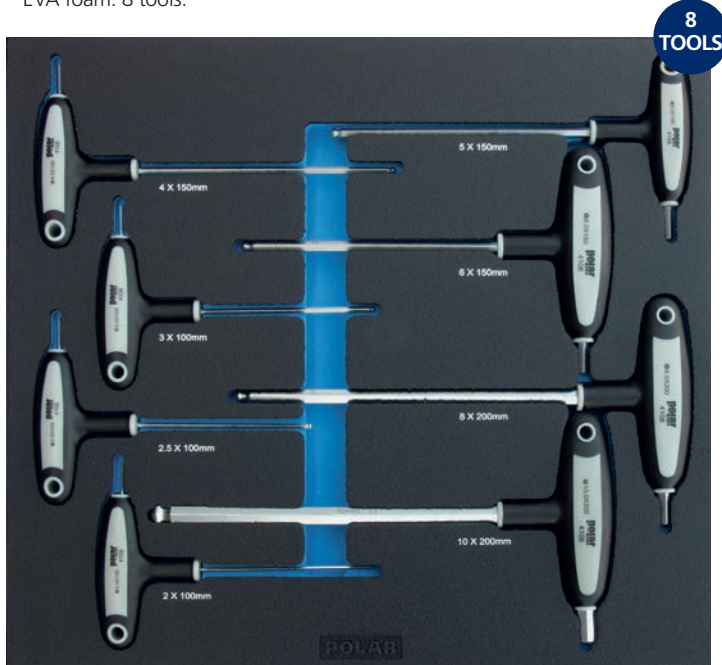

1853 T-HANDLE HEX SCREWDRIVER SET - WITH BALL POINT

ITEM NO. 1853-0008

5704196 042688 **WxDxH** 415 x 370 x 40 MM 1,5 KG 1

- Set with T-handle hex screwdrivers with ball point supplied in plastbox with EVA foam. 8 tools.

CONTENT:

QTY.	DESCRIPTION	SIZE
8	T-handle hex screwdrivers with ball point	4108 2 - 2,5 - 3 - 4 - 5 - 6 - 8 - 10 mm

1854 T-HANDLE TORX® SCREWDRIVER SET

ITEM NO. 1854-0008

5704196 042701 **WxDxH** 415 x 370 x 40 MM 1,4 KG 1

- Set with T-handle Torx® screwdrivers supplied in plastbox with EVA foam. 8 tools.

CONTENT:

QTY.	DESCRIPTION	SIZE
8	T-handle Torx® screwdrivers	4137 TX T10 - T15 - T20 - T25 - T27 - T30 - T40 - T50

ITEM NO. 1853-1008 **1853 EMPTY PLASTBOX WITH EVA FOAM**

5704196 042695 **WxDxH** 415 x 370 x 40 MM 0,8 KG

ITEM NO. 1854-1008 **1854 EMPTY PLASTBOX WITH EVA FOAM**

5704196 042718 **WxDxH** 415 x 370 x 40 MM 0,8 KG