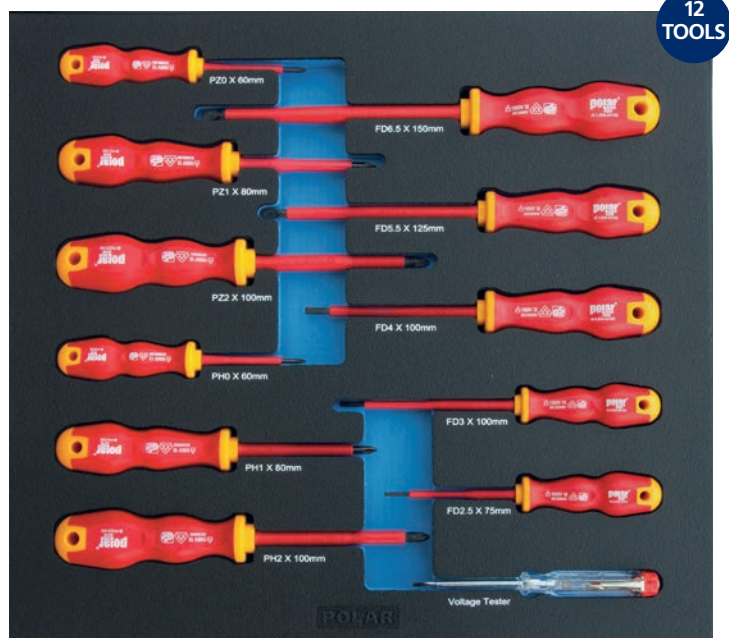

1855 TOOL SET - AIR TOOLS AND IMPACT SOCKETS

ITEM NO. 1855-0019
 5704196 042725 **WxDxH** 415 x 370 x 40 MM **▲** 4,4 KG **📦** 1

▪ Set with short and long impact sockets, impact wrench, mini grinder and ratchet supplied in plastbox with EVA foam. 19 tools.

CONTENT:

QTY.	DESCRIPTION	SIZE
12	6 point impact sockets	6012 1/2" 12 - 13 - 14 - 15 - 16 - 17 - 18 - 19 - 21 - 22 - 24 - 27 mm
4	Long 6 point impact sockets	6012 LT 1/2" 17 - 19 - 21 - 22 mm
1	Impact wrench	6100 C2 1/2"
1	Mini grinder, straight	6110 A
1	Ratchet	6105 C 1/2"

ITEM NO. 1855-1019 **1855 EMPTY PLASTBOX WITH EVA FOAM**

5704196 042732 **WxDxH** 415 x 370 x 40 MM **▲** 0,8 KG

1860 INSULATED SCREWDRIVER SET

ITEM NO. 1860-0012 **⊖ ⊕ ⊕**
 5704196 042749 **WxDxH** 415 x 370 x 40 MM **▲** 1,4 KG **📦** 1

▪ Set with insulated screwdrivers for slotted, Phillips®, Pozidriv® screws and voltage tester supplied in plastbox with EVA foam. 12 tools.

CONTENT:

QTY.	DESCRIPTION	SIZE
5	Insulated screwdrivers, slotted	4200 2,5x75 - 3x100 - 4x100 - 5,5x125 - 6,5x150 mm
3	Insulated screwdrivers, Phillips®	4210 PH0 - PH1 - PH2
3	Insulated screwdrivers, Pozidriv®	4220 PZ0 - PZ1 - PZ2
1	Voltage tester	4202 110-250V