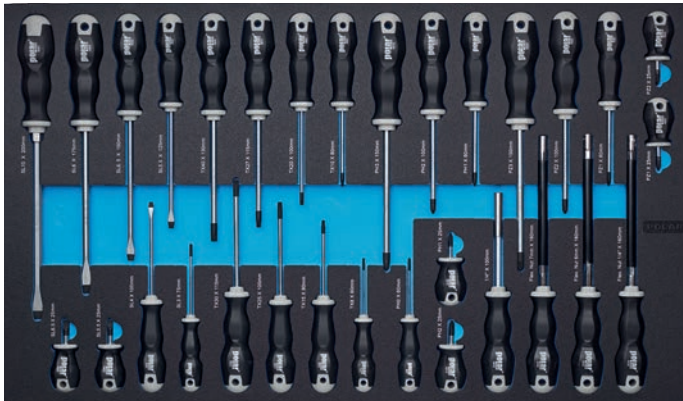

SUITABLE FOR

1875 S6 TOOL SET - 473 TOOLS

ITEM NO. 1875-0473

5704196 018638

48,5 KG

473
TOOLS

CONTENT:

- 1875 Tool set 1 Screwdrivers
- 1875 Tool set 2 Metric sockets, socket drivers and accessories, torque wrenches
- 1875 Tool set 3 Socket wrench set, torque wrench
- 1875 Tool set 5 Pliers, circlips pliers and cutting tools
- 1875 Tool set 6 Impact driver, adjustable wrenches, hexagonal keys, files and measuring tools
- 1875 Tool set 7 Bits, hammers and impact tools
- 1875 Tool set 8 Combination and double swivel end socket wrenches, reversible gear combination wrenches