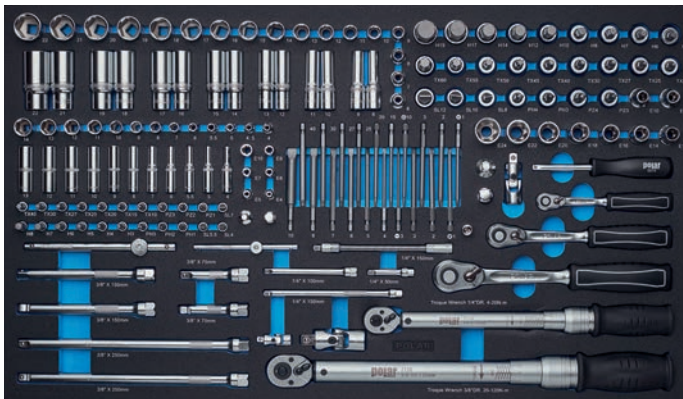

SUITABLE FOR

1875 S6 TOOL SET - 473 TOOLS

ITEM NO. 1875-0473

5704196 018638

48,5 KG

473
TOOLS

CONTENT:

- 1875 Tool set 1 Screwdrivers
- 1875 Tool set 2 Metric sockets, socket drivers and accessories, torque wrenches
- 1875 Tool set 3 Socket wrench set, torque wrench
- 1875 Tool set 5 Pliers, circlips pliers and cutting tools
- 1875 Tool set 6 Impact driver, adjustable wrenches, hexagonal keys, files and measuring tools
- 1875 Tool set 7 Bits, hammers and impact tools
- 1875 Tool set 8 Combination and double swivel end socket wrenches, reversible gear combination wrenches