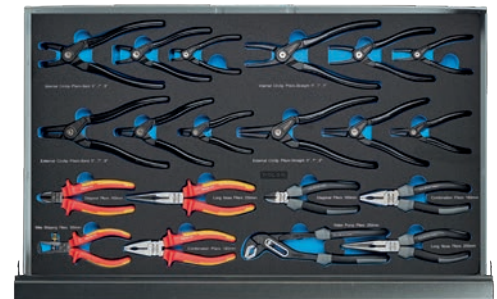

TOOL SET S13 / S14 For specific content see page 58-61.

1129  
TOOLS

1151  
TOOLS

! The T-handle screwdriver set is only part of tool set S14.