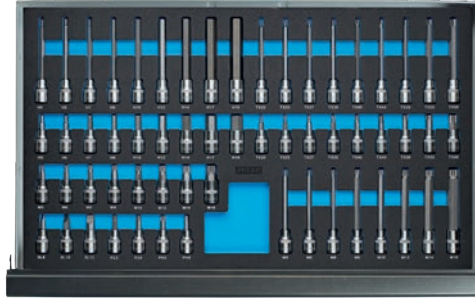

TOOL SET S13 / S14 For specific content see page 58-61.

1129  
TOOLS

1151  
TOOLS

! The T-handle screwdriver set is only part of tool set S14.