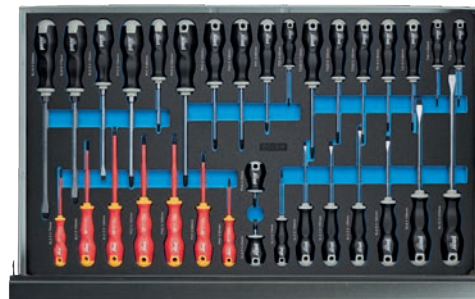

TOOL SET S13 / S14 For specific content see page 58-61.

1129  
TOOLS

1151  
TOOLS

! The T-handle screwdriver set is only part of tool set S14.