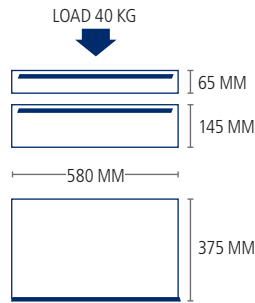

ROLLER CABINET DIMENSIONS

DRAWER DIMENSIONS

EASY LIGHT TOOLSETS

163 tools - page 62
350 tools - page 64

EASY LIGHT ACCESSORIES

Page 20-21

EASY LIGHT SPAREPARTS

Page 22-23

1002 7D EASY LIGHT ROLLER CABINETS

- Roller cabinet (empty) with 7 drawers.
- Available in various colors.
- Surface: Powder coating.

| ITEM NO. | 5704196+ | COLOR | MODEL | KG |
|-----------|----------|-------|----------|------|
| 1002-0007 | 030326 | BLACK | 1002 7DS | 62,7 |
| 1002-1007 | 042374 | GREY | 1002 7DG | 62,7 |
| 1002-2007 | 042381 | RED | 1002 7DR | 62,7 |
| 1002-3007 | 042398 | BLUE | 1002 7DB | 62,7 |
| 1002-4007 | 046761 | GREEN | 1002 7DT | 62,7 |