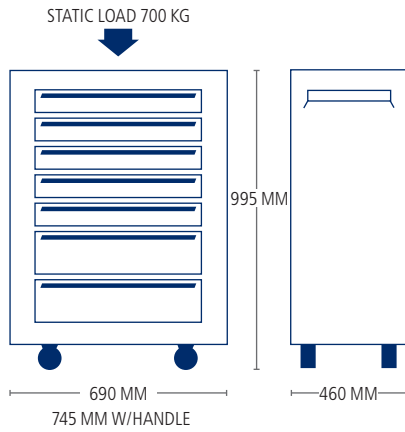

ROLLER CABINET DIMENSIONS

DRAWER DIMENSIONS

EASY LIGHT TOOLSETS

163 tools - page 62
350 tools - page 64

EASY LIGHT ACCESSORIES

Page 20-21

EASY LIGHT SPAREPARTS

Page 22-23

1002 7D EASY LIGHT ROLLER CABINETS

- Roller cabinet (empty) with 7 drawers.
- Available in various colors.
- Surface: Powder coating.

| ITEM NO. | 5704196+ | COLOR | MODEL | KG |
|-----------|----------|-------|----------|------|
| 1002-0007 | 030326 | BLACK | 1002 7DS | 62,7 |
| 1002-1007 | 042374 | GREY | 1002 7DG | 62,7 |
| 1002-2007 | 042381 | RED | 1002 7DR | 62,7 |
| 1002-3007 | 042398 | BLUE | 1002 7DB | 62,7 |
| 1002-4007 | 046761 | GREEN | 1002 7DT | 62,7 |